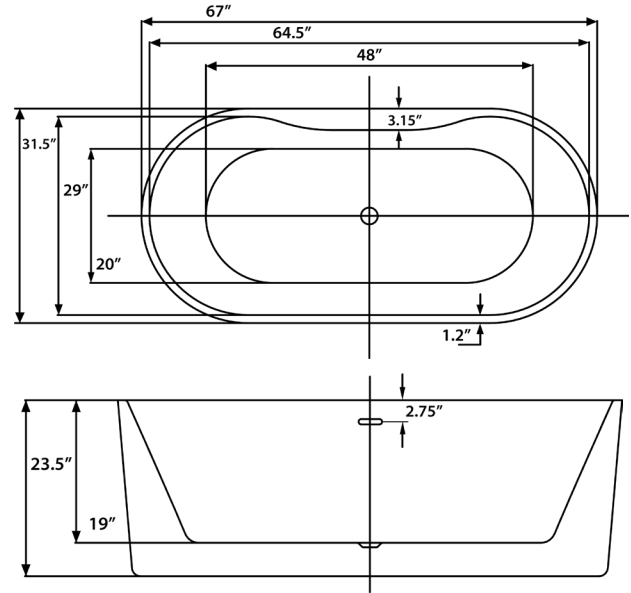

Reflection II 67" Freestanding Soaking Tub

Bathtub Dimensions: 67" L x 31.5" W x 23.5" H

Drain Location: Center
Drain/Overflow: Integrated
Material: Acrylic