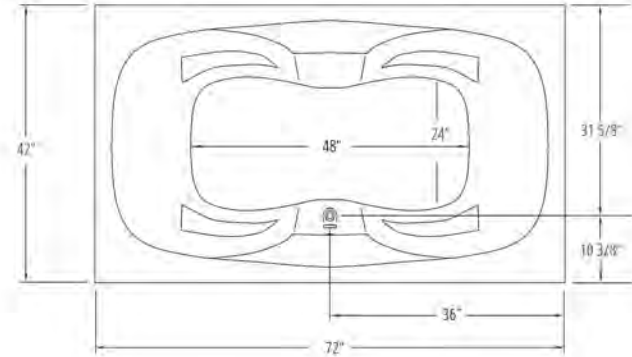

AR7242 Drop In Soaking Bathtub

Bathtub Dimensions:	72" x 42" x 20.5"
Rough In:	69" x 39" x 22"
Deck Cut-Out:	69" x 39"
Finished Deck Height:	22"
Drain Location:	Center Drain
Material:	Acrylic
Tub Floor:	Slip-Resistant
Water Capacity:	75 Gallons
Overflow Hole:	Un-drilled
Set in Mortar?:	Yes
Motor Installation:	Mounted under backrest

Carver requires one (1) 20 AMP dedicated GFCI Breaker for each power supply provided with the bathtub