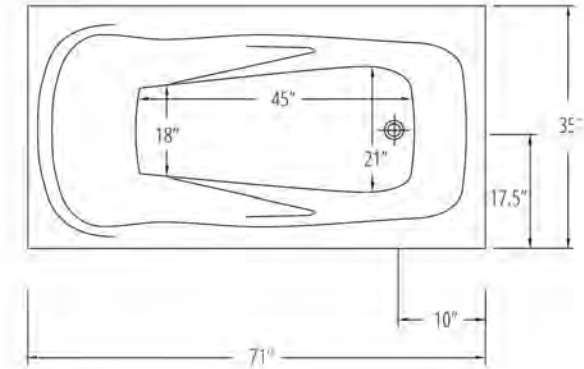

AT7135 Drop In Soaking Bathtub

Bathtub Dimensions:	71" x 35" x 19"
Rough In:	69" x 33" x 21"
Deck Cut-Out:	69" x 33"
Finished Deck Height:	21"
Drain Location:	End Drain
Material:	Acrylic
Tub Floor:	Slip-Resistant
Water Capacity:	65 Gallons
Overflow Hole:	Un-drilled
Set in Mortar?:	Yes
Motor Installation:	Mounted under backrest

Carver requires one (1) 20 AMP dedicated GFCI Breaker for each power supply provided with the bathtub