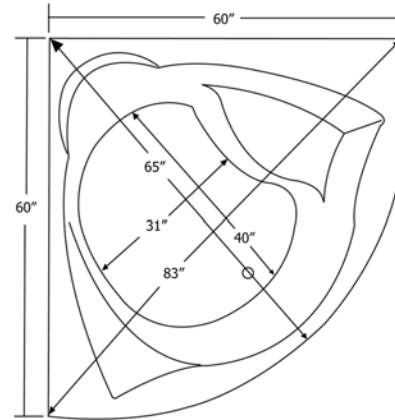

ME6060 Drop In Soaking Bathtub

Bathtub Dimensions:	60" x 60" x 19"
Rough In:	58" x 58" x 21"
Deck Cut-Out:	58" x 58"
Finished Deck Height:	21"
Drain Location:	Front, Center
Material:	Acrylic
Tub Floor:	Slip-Resistant
Water Capacity:	70 Gallons
Overflow Hole:	Un-drilled
Set in Mortar?:	Yes
Motor Installation:	Mounted under backrest

Carver requires one (1) 20 AMP dedicated GFCI Breaker for each power supply provided with the bathtub