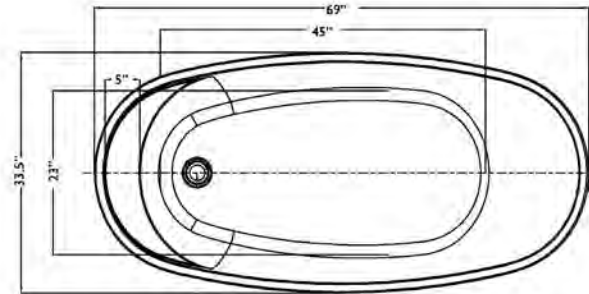

## Radiance 69" Freestanding Soaking Tub

Bathtub Dimensions: 69" L x 33"W x 26" H

Drain Location: End  
Drain/Overflow: Integrated  
Material: Acrylic

Deck-Mount Faucet Capability

Compatible Features

Drain & Overflow Color Finishes