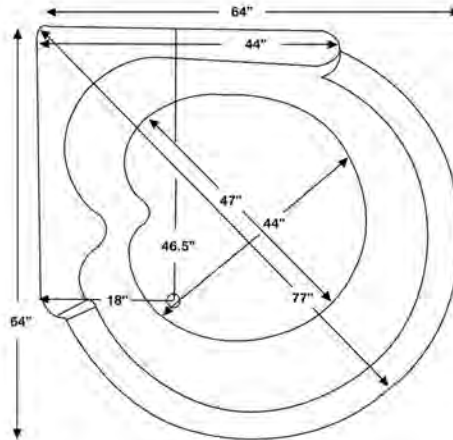

CW6464 Drop In Soaking Bathtub

Bathtub Dimensions:	64" x 64" x 21"
Rough In:	62" x 62" x 23"
Deck Cut-Out:	62" x 62"
Finished Deck Height:	23"
Drain Location:	Front Left
Material:	Acrylic
Tub Floor:	Slip-Resistant
Water Capacity:	94 Gallons
Overflow Hole:	Un-drilled
Set in Mortar?:	Yes
Motor Installation:	Mounted under backrest

Carver requires one (1) 20 AMP dedicated GFCI Breaker for each power supply provided with the bathtub