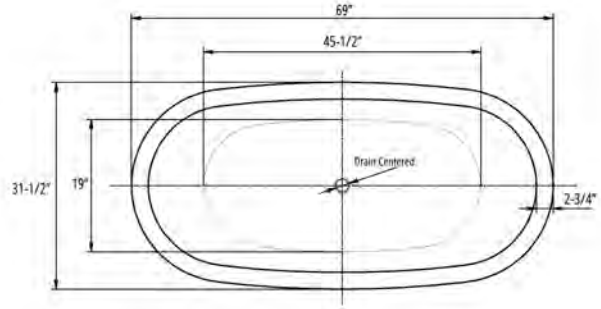

Rockefeller 69" Freestanding Soaking Tub

Bathtub Dimensions: 69" L x 31.5" W x 24" H

Drain Location: Center
Drain/Overflow: Comes with kit
Material: Acrylic

Compatible Features

Drain & Overflow Color Finishes