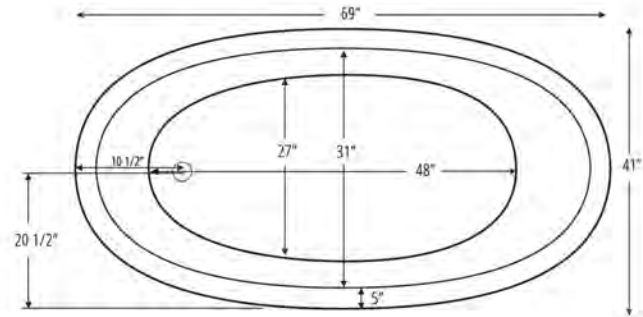

SOD6941 Drop In Soaking Bathtub

Bathtub Dimensions:	69" x 41" x 18"
Rough In:	66" x 38" x 20"
Deck Cut-Out:	Template Available
Finished Deck Height:	20"
Drain Location:	End Drain
Material:	Acrylic
Tub Floor:	Slip-Resistant
Water Capacity:	75 Gallons
Overflow Hole:	Un-drilled
Set in Mortar?:	Yes
Motor Installation:	Mounted under backrest

Carver requires one (1) 20 AMP dedicated GFCI Breaker for each power supply provided with the bathtub