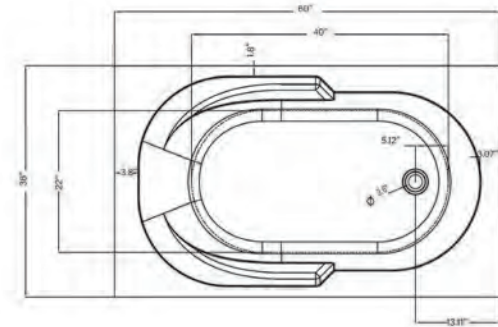

RAR6036 Drop In Soaking Bathtub

Bathtub Dimensions:	60" x 36" x 18"
Rough In:	58" x 34" x 20"
Deck Cut-Out:	58" x 34"
Finished Deck Height:	20"
Drain Location:	End Drain
Material:	Acrylic
Tub Floor:	Slip-Resistant
Water Capacity:	50 Gallons
Overflow Hole:	Un-drilled
Set in Mortar?:	Yes
Motor Installation:	Mounted under backrest

Carver requires one (1) 20 AMP dedicated GFCI Breaker for each power supply provided with the bathtub