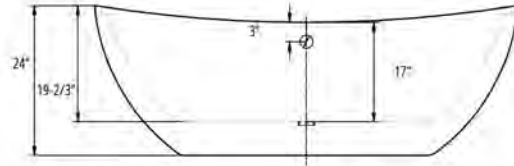

Rockefeller 69" Freestanding Soaking Tub

Bathtub Dimensions: 69" L x 31.5" W x 24" H

Drain Location: Center
Drain/Overflow: Comes with kit
Material: Acrylic

Compatible Features

Drain & Overflow Color Finishes