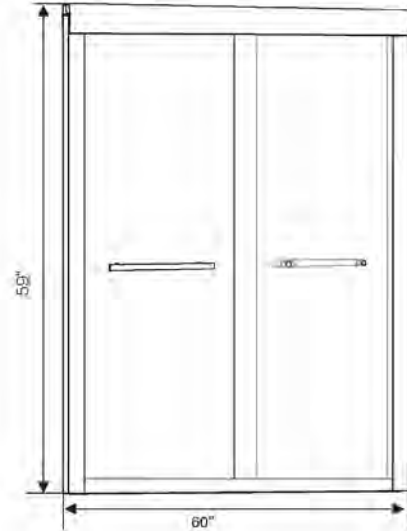

6059 Shower Sliding Door

Dimensions:

60" L x 59" H

Frame:

Stainless Steel

Handles:

Stainless Steel

Glass:

3/8" Tempered Glass

Frame Color Finishes

Chrome

Black

Brushed Nickel