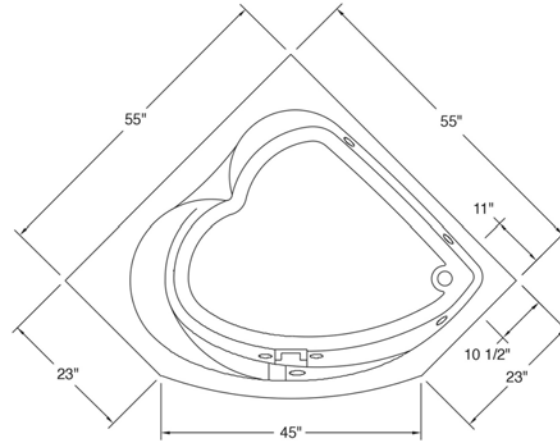

SKC5555 Drop In Soaking Bathtub

Bathtub Dimensions:	55" x 55" x 18.5"
Rough In:	53" x 53" x 20"
Deck Cut-Out:	53" x 53"
Finished Deck Height:	20"
Drain Location:	Front, Right
Material:	Acrylic
Tub Floor:	Slip-Resistant
Water Capacity:	70 Gallons
Overflow Hole:	Un-drilled
Set in Mortar?:	Yes
Motor Installation:	Mounted under backrest