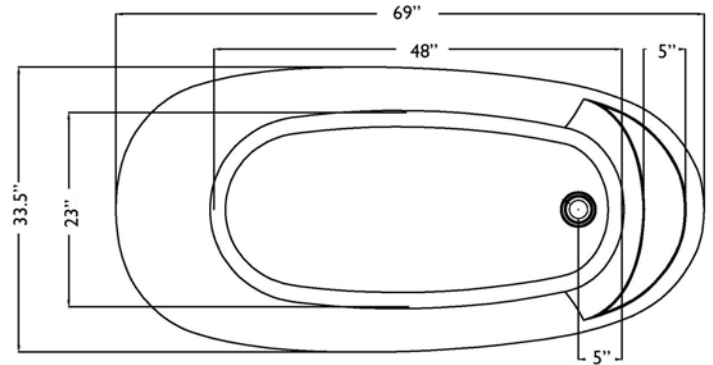

Serenity II 69" Freestanding Soaking Tub

Bathtub Dimensions: 69" L x 33.5" W x 28.75" H

Drain Location: End
Drain/Overflow: Integrated
Material: Acrylic