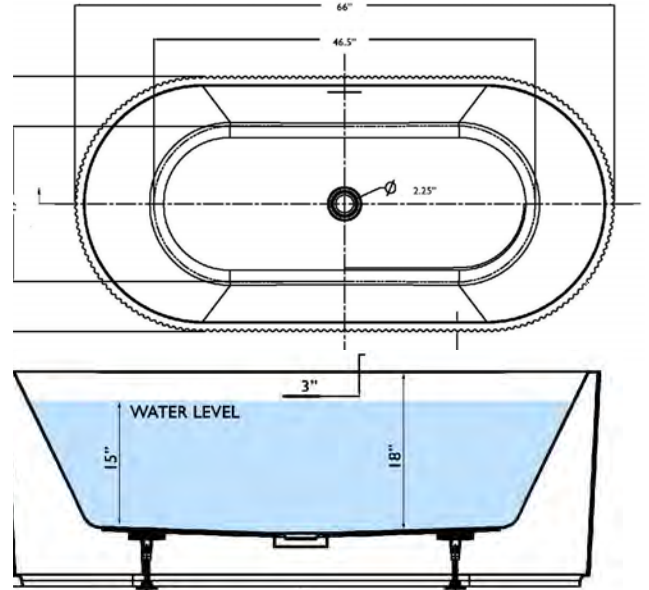

Divinity 67" Freestanding Soaking Tub

Bathtub Dimensions: 67" L x 31" W x 23.5" H

Drain Location: Center
Drain/Overflow: Integrated
Material: Acrylic