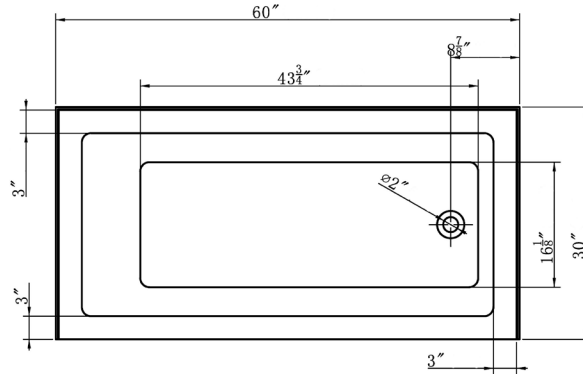

## ALR6030 Alcove Soaking Tub

Bathtub Dimensions: 60" L x 30" W x 21.5" H  
Drain Location: End  
Drain/Overflow: Integrated  
Material: Acrylic

Deck-Mount Faucet Capability

Drain & Overflow Color Finishes