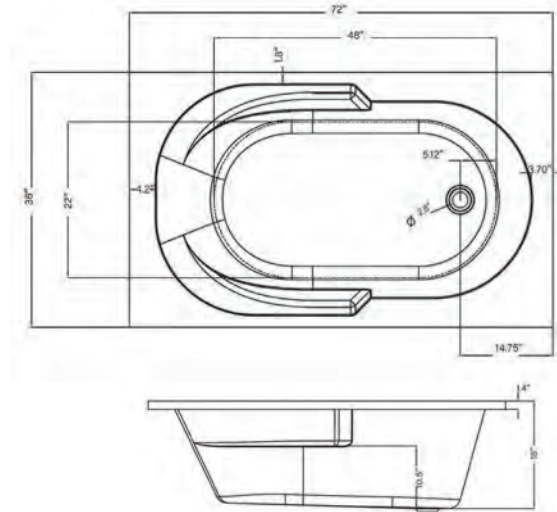

RAR7236 Drop In Soaking Bathtub

Bathtub Dimensions:	72" x 36" x 18"
Rough In:	69" x 34" x 20"
Deck Cut-Out:	69" x 34"
Finished Deck Height:	20"
Drain Location:	End Drain
Material:	Acrylic
Tub Floor:	Slip-Resistant
Water Capacity:	70 Gallons
Overflow Hole:	Un-drilled
Set in Mortar?:	Yes
Motor Installation:	Mounted under backrest

Carver requires one (1) 20 AMP dedicated GFCI Breaker for each power supply provided with the bathtub