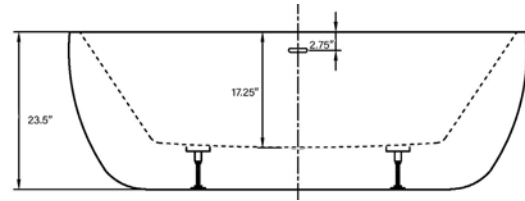

Aiden II 69" Freestanding Soaking Tub

Bathtub Dimensions: 69" L x 31.5" W x 23.5" H

Drain Location: Center
Drain/Overflow: Integrated
Material: Acrylic

Compatible Features

Drain & Overflow Color Finishes