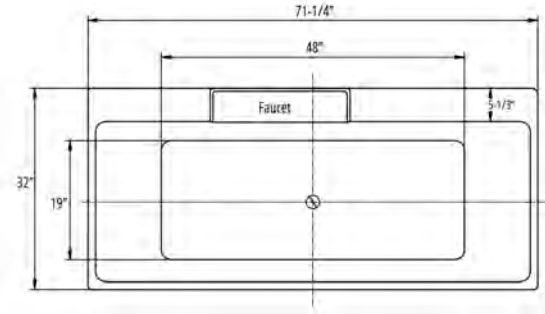

# Kaskade 71" Freestanding Soaking Tub

Bathtub Dimensions: 71.25" L x 32"W x 23"H

Drain Location: Center  
Drain/Overflow: Integrated  
Material: Acrylic

Deck-Mount Faucet Capability

Compatible Features

Drain & Overflow Color Finishes