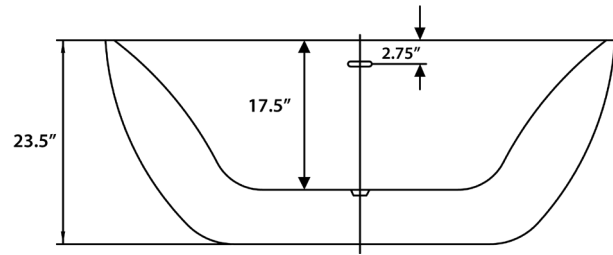

Tranquility 59" Freestanding Soaking Tub

Bathtub Dimensions: 59" L x 31" W x 23.5" H

Drain Location: Center
Drain/Overflow: Integrated
Material: Acrylic

Compatible Features