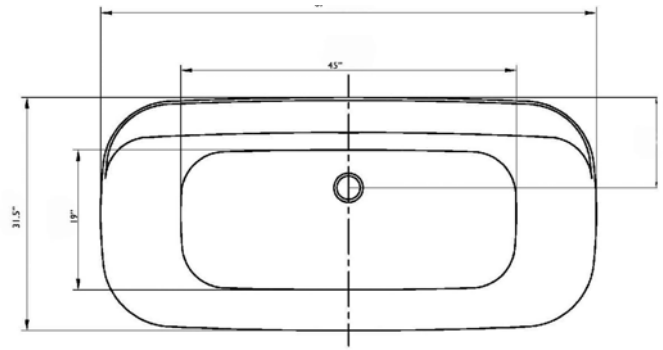

Whisper 67" Freestanding Soaking Tub

Bathtub Dimensions: 67" L x 31.5" W x 24" H

Drain Location: Center
Drain/Overflow: Integrated
Material: Acrylic

Deck-Mount Faucet Capability