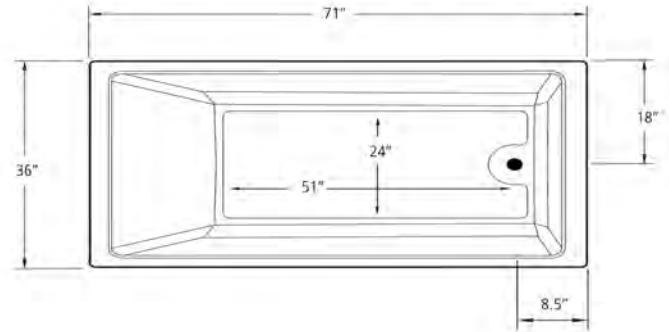

KJ7136 Drop In Soaking Bathtub

Bathtub Dimensions:	71" x 36" x 18.5"
Rough In:	69" x 34" x 21"
Deck Cut-Out:	69" x 34"
Finished Deck Height:	21"
Drain Location:	End Drain
Material:	Acrylic
Tub Floor:	Slip-Resistant
Water Capacity:	70 Gallons
Overflow Hole:	Un-drilled
Set in Mortar?:	Yes
Motor Installation:	Mounted under backrest

Carver requires one (1) 20 AMP dedicated GFCI Breaker for each power supply provided with the bathtub