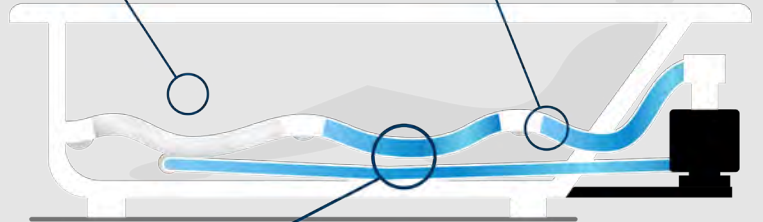

WATER REMAINS IN SYSTEM, Overtime, flex piping can wear and sag, allowing for residual water to remain after use in the system's piping. This 'standing water' is the culprit of foul odors or worse; blackish residue entering your bathtub when the system is first activated.