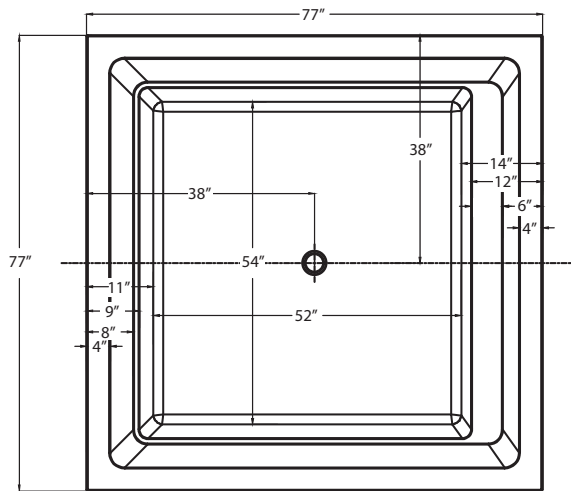

SQ7777 Drop In Soaking Bathtub

Bathtub Dimensions:	77" x 77" x 25"
Rough In:	74" x 74" x 23.5"
Deck Cut-Out:	74" x 74"
Finished Deck Height:	25"
Drain Location:	Center Drain
Material:	Acrylic
Tub Floor:	Slip-Resistant
Water Capacity:	150 Gallons
Overflow Hole:	Un-drilled
Set in Mortar?:	Yes
Motor Installation:	Mounted under backrest

Carver requires one (1) 20 AMP dedicated GFCI Breaker for each power supply provided with the bathtub