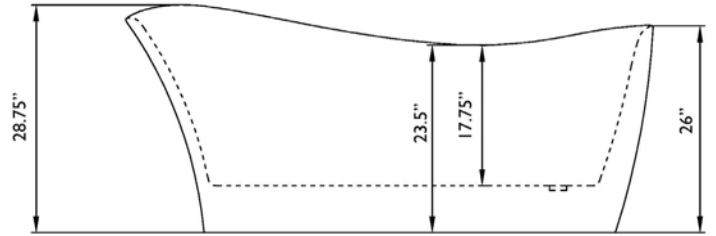

## Serenity 67" Freestanding Soaking Tub

Bathtub Dimensions: 67" L x 30"W x 28.75" H

Drain Location: End  
Drain/Overflow: Integrated  
Material: Acrylic

Floor-Mount Faucet Required

Compatible Features

Drain & Overflow Color Finishes