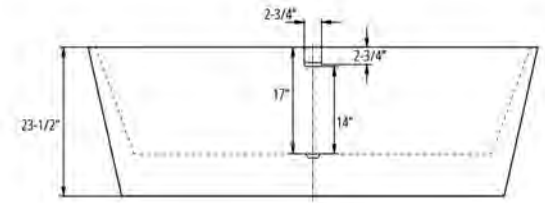

# Kaskade 71" Freestanding Soaking Tub

Bathtub Dimensions: 71.25" L x 32"W x 23"H

Drain Location: Center  
Drain/Overflow: Integrated  
Material: Acrylic

Deck-Mount Faucet Capability

Compatible Features

Drain & Overflow Color Finishes