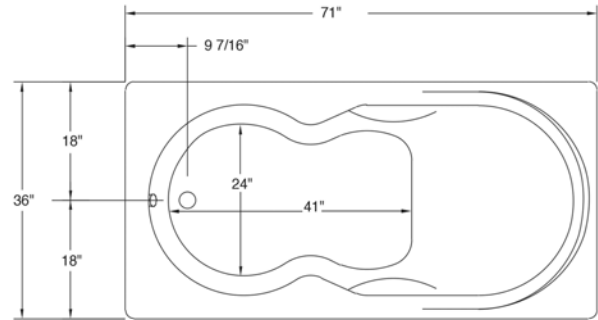

DH7136 Drop In Soaking Bathtub

Bathtub Dimensions:	71" x 36" x 18"
Rough In:	69" x 34" x 20"
Deck Cut-Out:	69" x 34"
Finished Deck Height:	20"
Drain Location:	End Drain
Material:	Acrylic
Tub Floor:	Slip-Resistant
Water Capacity:	70 Gallons
Overflow Hole:	Un-drilled
Set in Mortar?:	Yes
Motor Installation:	Mounted under backrest

Carver requires one (1) 20 AMP dedicated GFCI Breaker for each power supply provided with the bathtub

WAVESOUND
sound wave therapy

INFRARED
WARM