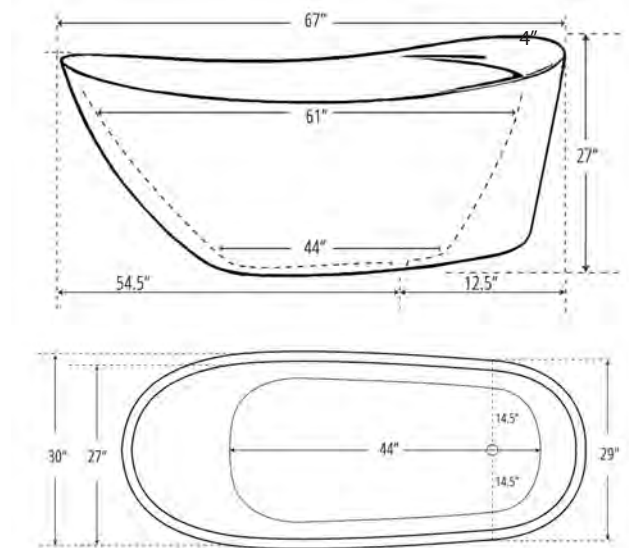

## Fiji 67" Freestanding Soaking Tub

Bathtub Dimensions: 67" L x 30"W x 27"H

Drain Location: End  
Drain/Overflow: Integrated  
Material: Acrylic

Deck-Mount Faucet Capability

Compatible Features

Drain & Overflow Color Finishes