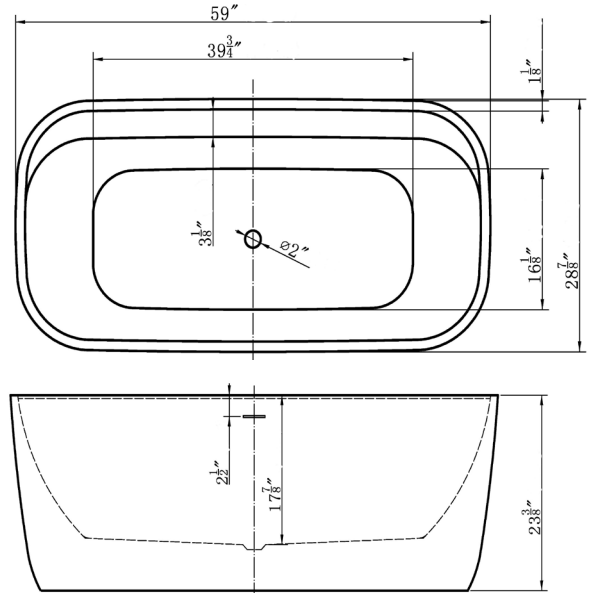

## Deck-Mount Faucet Models

Many of our bathtubs can have faucets installed directly to the tub's top surface.

# Divinity 67" Freestanding Soaking Tub

Bathtub Dimensions: 67" L x 31" W x 23.5" H

Drain Location: Center  
Drain/Overflow: Integrated  
Material: Acrylic

Deck-Mount Faucet Capability

Compatible Features

# Graceful I 59" Freestanding Soaking Tub

Bathtub Dimensions: 59" L x 29"W x 23"H

Drain Location: Center  
Drain/Overflow: Integrated  
Material: Acrylic

Deck-Mount Faucet Capability

Compatible Features

Drain & Overflow Color Finishes

# Graceful II 67" Freestanding Soaking Tub

Bathtub Dimensions: 67" L x 31"W x 23.5" H

Drain Location: Center  
 Drain/Overflow: Integrated  
 Material: Acrylic

Deck-Mount Faucet Capability

Compatible Features