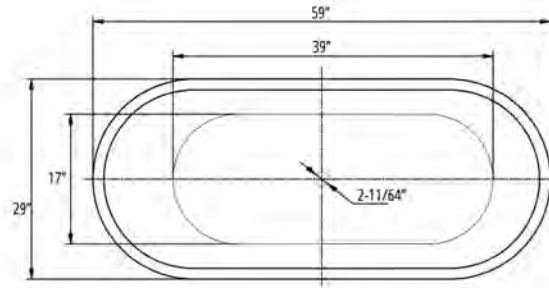

Seraphina 59" Freestanding Soaking Tub

Bathtub Dimensions: 59" L x 29" W x 23.5" H

Drain Location: Center
Drain/Overflow: Integrated
Material: Acrylic