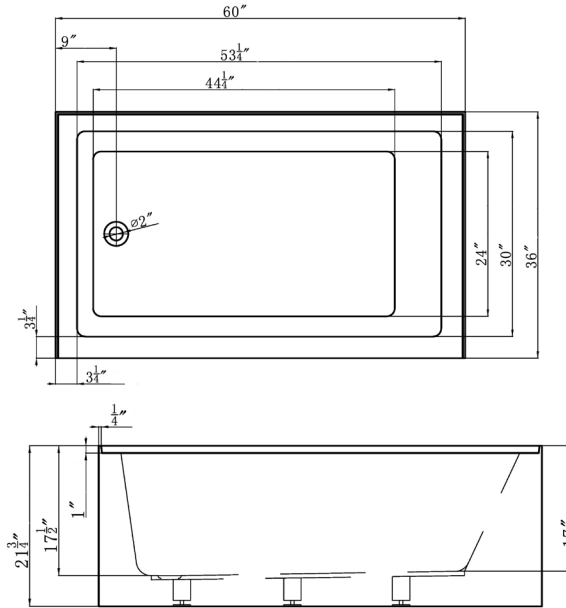

# ALL6036 Alcove Soaking Tub

Bathtub Dimensions: 60" L x 36" W x 21.75" H  
Drain Location: End  
Drain/Overflow: Integrated  
Material: Acrylic

Deck-Mount Faucet Capability

Drain & Overflow Color Finishes