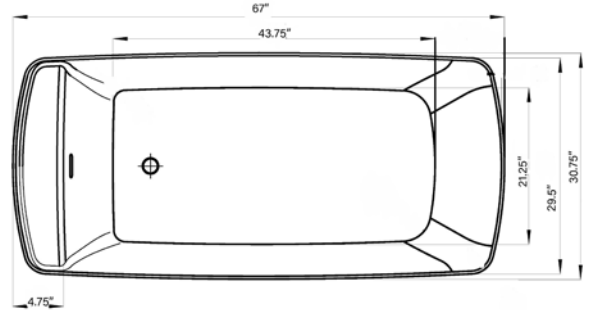

# Elysium 67" Freestanding Soaking Tub

Bathtub Dimensions: 67" L x 31"W x 23.5" H

Drain Location: End  
Drain/Overflow: Integrated  
Material: Acrylic

Deck-Mount Faucet Capability

Compatible Features

Drain & Overflow Color Finishes