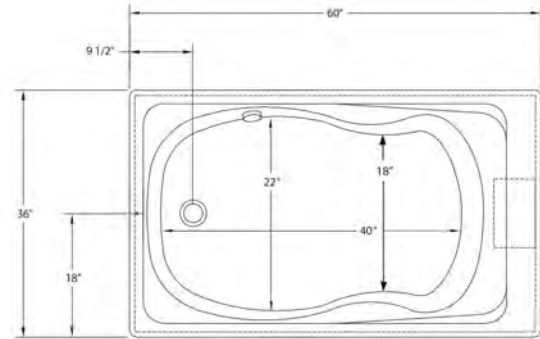

SR6036 Drop In Soaking Bathtub

Bathtub Dimensions:	60" x 36" x 18"
Rough In:	58" x 34" x 20"
Deck Cut-Out:	58" x 34"
Finished Deck Height:	20"
Drain Location:	End Drain
Material:	Acrylic
Tub Floor:	Slip-Resistant
Water Capacity:	55 Gallons
Overflow Hole:	Un-drilled
Set in Mortar?:	Yes
Motor Installation:	Mounted under backrest

Carver requires one (1) 20 AMP dedicated GFCI Breaker for each power supply provided with the bathtub