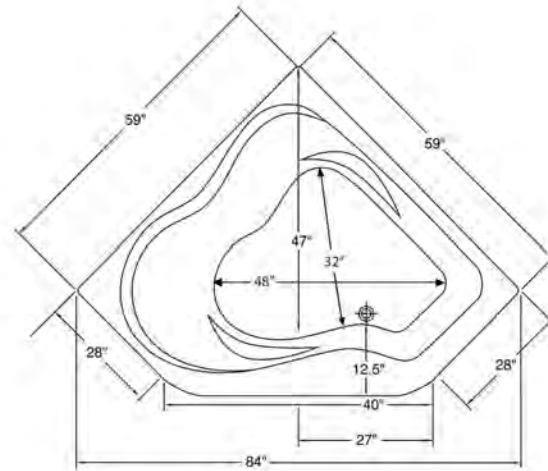

CK5959 Drop In Soaking Bathtub

Bathtub Dimensions:	59" x 59" x 20.5"
Rough In:	57" x 57" x 22.5"
Deck Cut-Out:	57" x 57"
Finished Deck Height:	22.5"
Drain Location:	Front Right
Material:	Acrylic
Tub Floor:	Slip-Resistant
Water Capacity:	80 Gallons
Overflow Hole:	Un-drilled
Set in Mortar?:	Yes
Motor Installation:	Mounted under backrest

Carver requires one (1) 20 AMP dedicated GFCI Breaker for each power supply provided with the bathtub