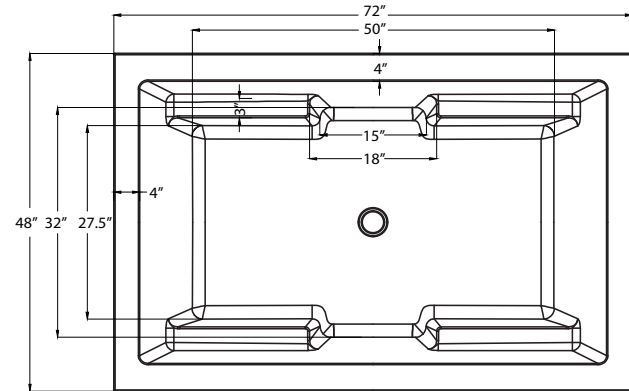

DAR7248 Drop In Soaking Bathtub

Bathtub Dimensions:	72" x 48" x 21"
Rough In:	69" x 45" x 24"
Deck Cut-Out:	69" x 45"
Finished Deck Height:	24"
Drain Location:	Center Drain
Material:	Acrylic
Tub Floor:	Slip-Resistant
Water Capacity:	80 Gallons
Overflow Hole:	Un-drilled
Set in Mortar?:	Yes
Motor Installation:	Mounted under backrest

Carver requires one (1) 20 AMP dedicated GFCI Breaker for each power supply provided with the bathtub