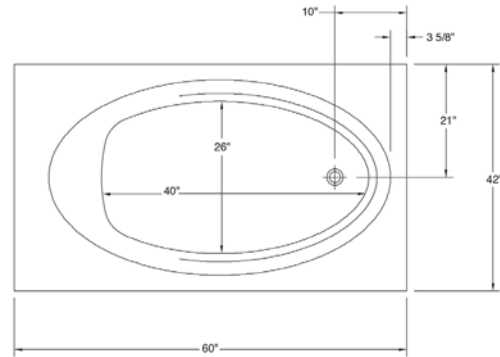

SR6042 Drop In Soaking Bathtub

Bathtub Dimensions:	60" x 42" x 19"
Rough In:	58" x 40" x 21"
Deck Cut-Out:	58" x 40"
Finished Deck Height:	21"
Drain Location:	End Drain
Material:	Acrylic
Tub Floor:	Slip-Resistant
Water Capacity:	65 Gallons
Overflow Hole:	Un-drilled
Set in Mortar?:	Yes
Motor Installation:	Mounted under backrest

Carver requires one (1) 20 AMP dedicated GFCI Breaker for each power supply provided with the bathtub