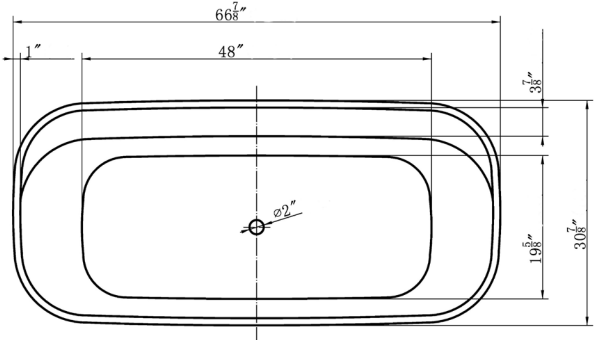

Graceful II 67" Freestanding Soaking Tub

Bathtub Dimensions: 67" L x 31"W x 23.5" H

Drain Location: Center
Drain/Overflow: Integrated
Material: Acrylic