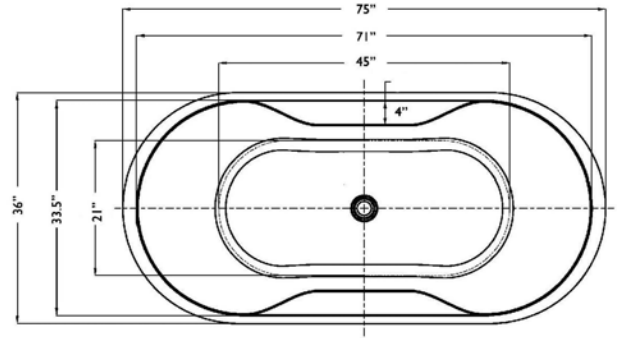

# Bella 75" Freestanding Soaking Tub

Bathtub Dimensions: 75" L x 39" W x 24" H

Drain Location: Venter  
Drain/Overflow: Integrated  
Material: Acrylic

Deck-Mount Faucet Capability

Compatible Features

Drain & Overflow Color Finishes

# Joyful 75" Freestanding Soaking Tub

Bathtub Dimensions: 75" L x 36" W x 24.5" H

Drain Location: Center  
Drain/Overflow: Integrated  
Material: Acrylic

Deck-Mount Faucet Capability

Compatible Features

Drain & Overflow Color Finishes