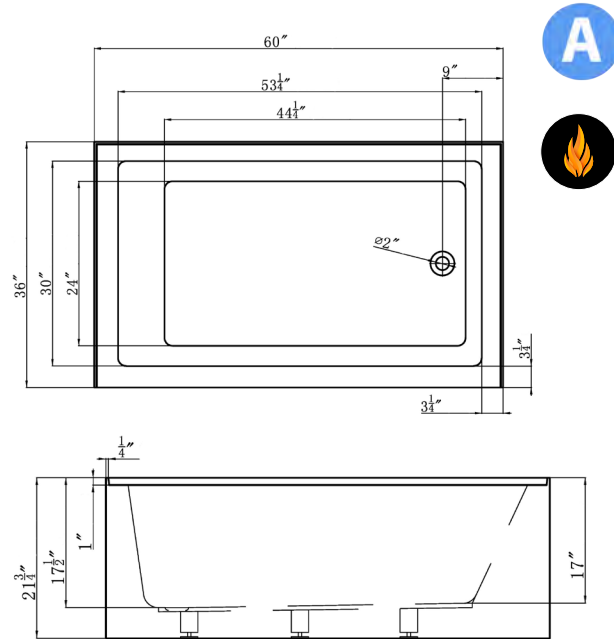

## ALR6036 Alcove Soaking Tub

Bathtub Dimensions: 60" L x 36" W x 21.75" H  
Drain Location: End  
Drain/Overflow: Integrated  
Material: Acrylic

Deck-Mount Faucet Capability

Drain & Overflow Color Finishes