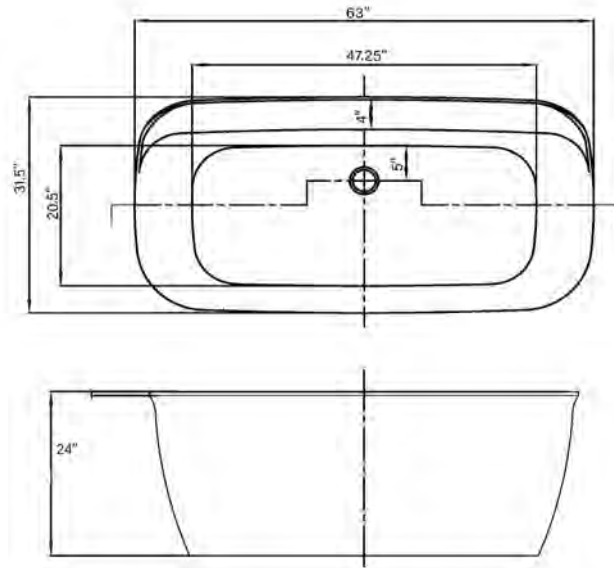

## Zen 63" Freestanding Soaking Tub

Bathtub Dimensions: 63" L x 31.5" W x 24" H

Drain Location: Center  
Drain/Overflow: Integrated  
Material: Acrylic

Deck-Mount Faucet Capability

Compatible Features

Drain & Overflow Color Finishes