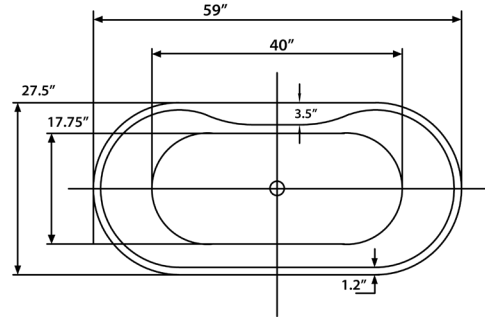

Reflection I 59" Freestanding Soaking Tub

Bathtub Dimensions: 59" L x 27.5" W x 23.5" H

Drain Location: Center
Drain/Overflow: Integrated
Material: Acrylic