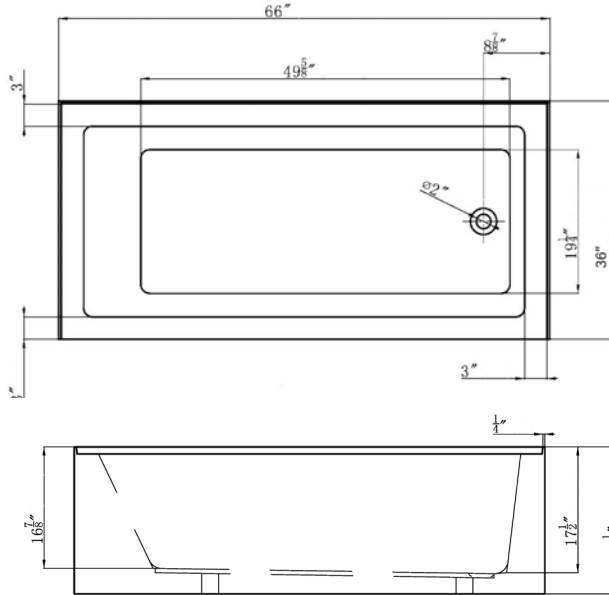

## ALR6636 Alcove Soaking Tub

Bathtub Dimensions: 66" L x 36" W x 20.5" H  
Drain Location: End  
Drain/Overflow: Integrated  
Material: Acrylic

Deck-Mount Faucet Capability

Drain & Overflow Color Finishes