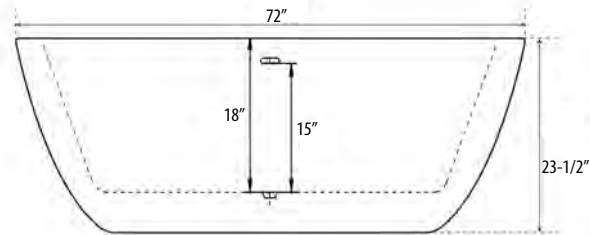

Amur II 72" Freestanding Soaking Tub

Bathtub Dimensions: 72" L x 36" W x 23.5" H

Drain Location: Center
Drain/Overflow: Integrated
Material: Acrylic

Deck-Mount Faucet Capability

Compatible Features

Drain & Overflow Color Finishes