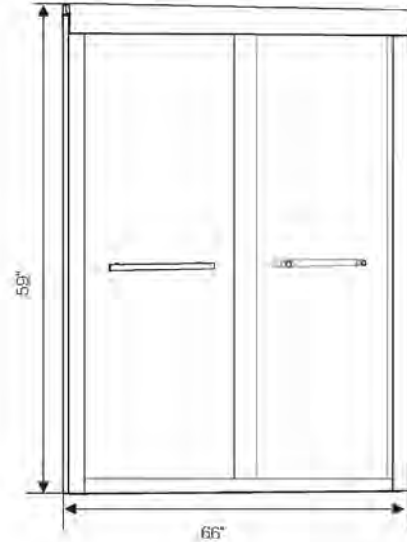

6659 Shower Sliding Door

Dimensions:

66" L x 59" H

Frame:

Stainless Steel

Handles:

Stainless Steel

Glass:

3/8" Tempered Glass

Frame Color Finishes

Chrome

Black

Brushed Nickel