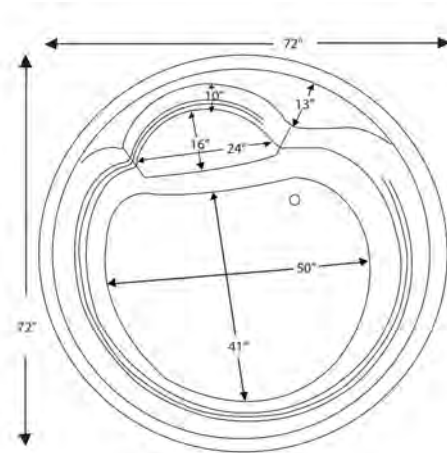

FL7272 Drop In Soaking Bathtub

Bathtub Dimensions:	72" x 72" x 18"
Rough In:	69" x 69" x 20"
Deck Cut-Out:	69" x 69"
Finished Deck Height:	20"
Drain Location:	Fixed, can rotate tub
Material:	Acrylic
Tub Floor:	Slip-Resistant
Water Capacity:	100 Gallons
Overflow Hole:	Un-drilled
Set in Mortar?:	Yes
Motor Installation:	Mounted under backrest

Carver requires one (1) 20 AMP dedicated GFCI Breaker for each power supply provided with the bathtub