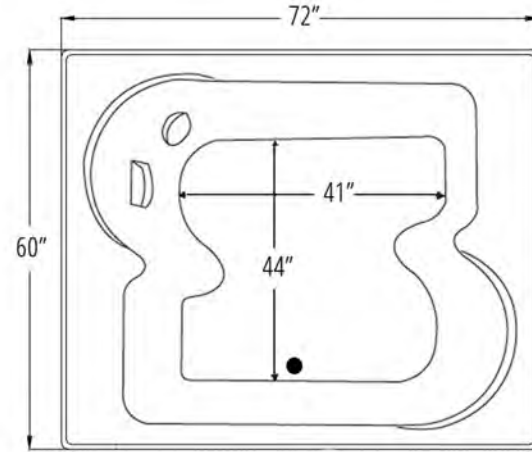

BE7260 Drop In Soaking Bathtub

Bathtub Dimensions:	72" x 60" x 19"
Rough In:	67" x 57" x 22"
Deck Cut-Out:	67" x 57"
Finished Deck Height:	22"
Drain Location:	Center Drain
Material:	Acrylic
Tub Floor:	Slip-Resistant
Water Capacity:	100 Gallons
Overflow Hole:	Un-drilled
Set in Mortar?:	Yes
Motor Installation:	Mounted under backrest

Carver requires one (1) 20 AMP dedicated GFCI Breaker for each power supply provided with the bathtub