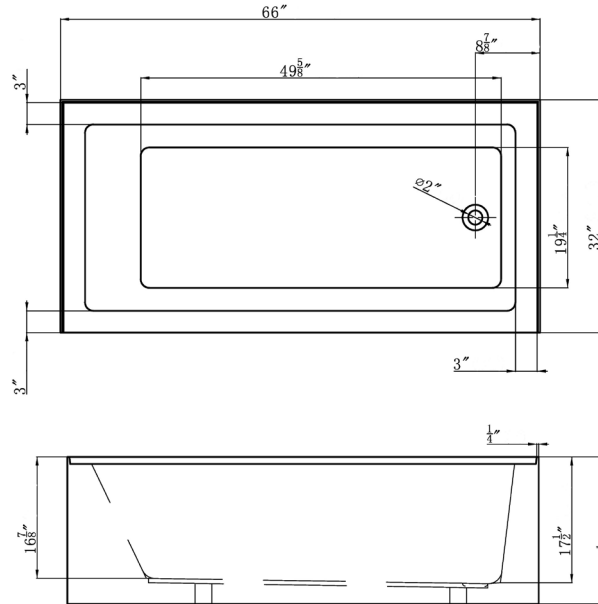

ALR6632 Alcove Soaking Tub

Bathtub Dimensions:

Drain Location:

Drain/Overflow:

Material:

66" L x 32" W x 20.5" H

End

Integrated

Acrylic