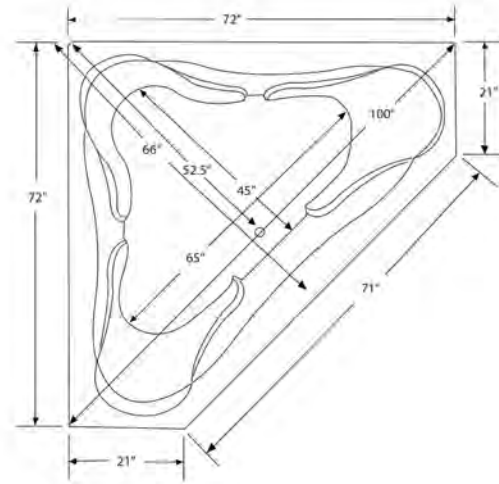

NW7272 Drop In Soaking Bathtub

Bathtub Dimensions:	72" x 72" x 21"
Rough In:	70" x 70" x 23"
Deck Cut-Out:	70" x 70"
Finished Deck Height:	23"
Drain Location:	Front, Center
Material:	Acrylic
Tub Floor:	Slip-Resistant
Water Capacity:	90 Gallons
Overflow Hole:	Un-drilled
Set in Mortar?:	Yes
Motor Installation:	Mounted under backrest

Carver requires one (1) 20 AMP dedicated GFCI Breaker for each power supply provided with the bathtub