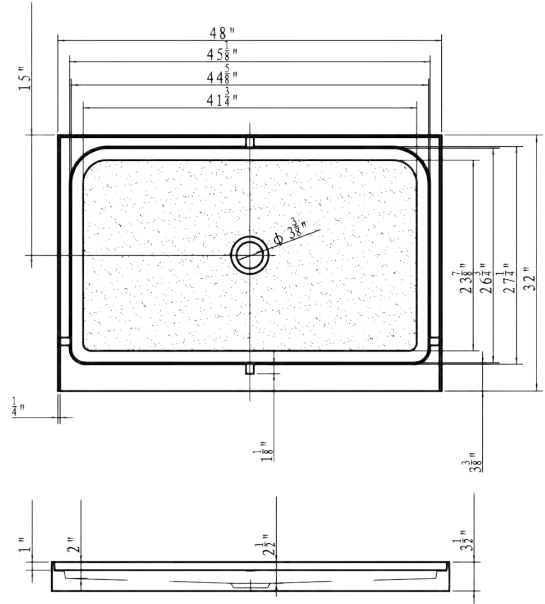

## 01074 Euro Slim Line Shower Pan

Pan Dimensions: 48" x 32" x 3.5"  
Drain Location: Center Drain  
Material: Acrylic  
Shower Floor: Slip-Resistant