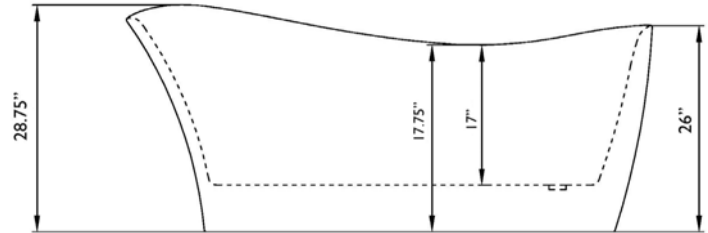

Serenity II 69" Freestanding Soaking Tub

Bathtub Dimensions: 69" L x 33.5" W x 28.75" H

Drain Location: End
Drain/Overflow: Integrated
Material: Acrylic