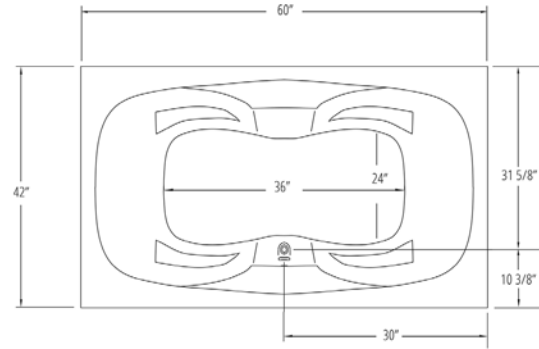

AR6042 Drop In Soaking Bathtub

Bathtub Dimensions:	60" x 42" x 20.5"
Rough In:	58" x 39" x 22"
Deck Cut-Out:	58" x 39"
Finished Deck Height:	22"
Drain Location:	Center Drain
Material:	Acrylic
Tub Floor:	Slip-Resistant
Water Capacity:	65 Gallons
Overflow Hole:	Un-drilled
Set in Mortar?:	Yes
Motor Installation:	Mounted under backrest

Carver requires one (1) 20 AMP dedicated GFCI Breaker for each power supply provided with the bathtub