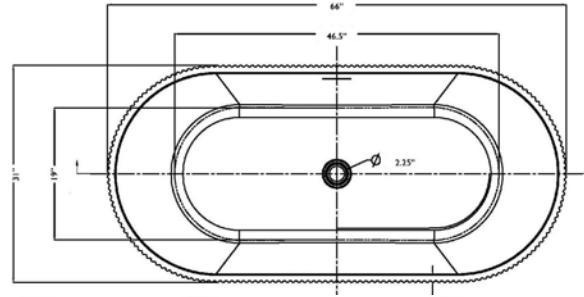

## Oasis 66" Freestanding Soaking Tub

Bathtub Dimensions: 66" L x 31" W x 23.5" H

Drain Location: Center  
Drain/Overflow: Integrated  
Material: Acrylic

Floor-Mount Faucet Required

Compatible Features

Drain & Overflow Color Finishes