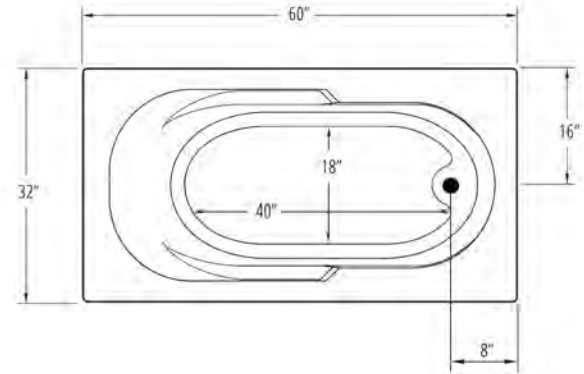

AR6032 Drop In Soaking Bathtub

Bathtub Dimensions:	60" x 32" x 18"
Rough In:	58" x 30" x 20"
Deck Cut-Out:	58" x 30"
Finished Deck Height:	20"
Drain Location:	End Drain
Material:	Acrylic
Tub Floor:	Slip-Resistant
Water Capacity:	50 Gallons
Overflow Hole:	Un-drilled
Set in Mortar?:	Yes
Motor Installation:	Mounted under backrest

Carver requires one (1) 20 AMP dedicated GFCI Breaker for each power supply provided with the bathtub