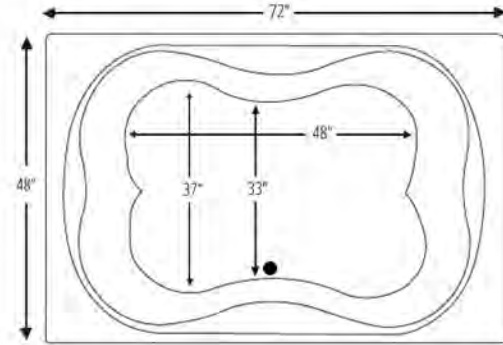

TMS7248 Drop In Soaking Bathtub

Bathtub Dimensions:	72" x 48" x 18"
Rough In:	69" x 45" x 21"
Deck Cut-Out:	69" x 45"
Finished Deck Height:	21"
Drain Location:	Front, Center
Material:	Acrylic
Tub Floor:	Slip-Resistant
Water Capacity:	95 Gallons
Overflow Hole:	Un-drilled
Set in Mortar?:	Yes
Motor Installation:	Mounted under backrest

Carver requires one (1) 20 AMP dedicated GFCI Breaker for each power supply provided with the bathtub