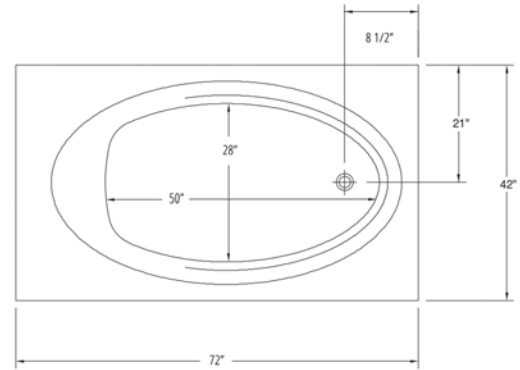

SR7242 Drop In Soaking Bathtub

Bathtub Dimensions:	72" x 42" x 19"
Rough In:	69" x 39" x 21"
Deck Cut-Out:	69" x 39"
Finished Deck Height:	21"
Drain Location:	End Drain
Material:	Acrylic
Tub Floor:	Slip-Resistant
Water Capacity:	75 Gallons
Overflow Hole:	Un-drilled
Set in Mortar?:	Yes
Motor Installation:	Mounted under backrest

Carver requires one (1) 20 AMP dedicated GFCI Breaker for each power supply provided with the bathtub