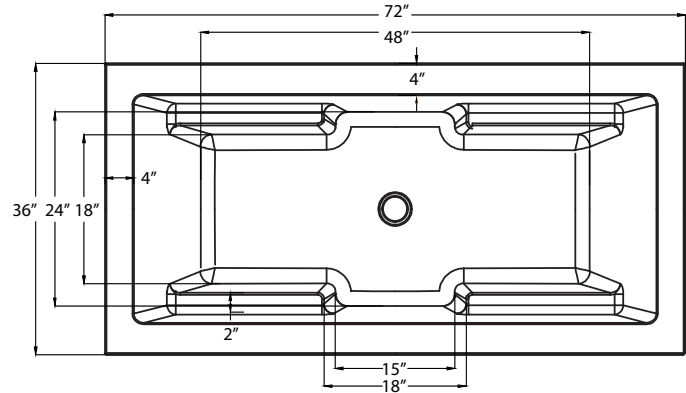

DAR7236 Drop In Soaking Bathtub

Bathtub Dimensions:	72" x 36" x 21"
Rough In:	70" x 34" x 23"
Deck Cut-Out:	70" x 34"
Finished Deck Height:	23"
Drain Location:	Center Drain
Material:	Acrylic
Tub Floor:	Slip-Resistant
Water Capacity:	65 Gallons
Overflow Hole:	Un-drilled
Set in Mortar?:	Yes
Motor Installation:	Mounted under backrest

Carver requires one (1) 20 AMP dedicated GFCI Breaker for each power supply provided with the bathtub