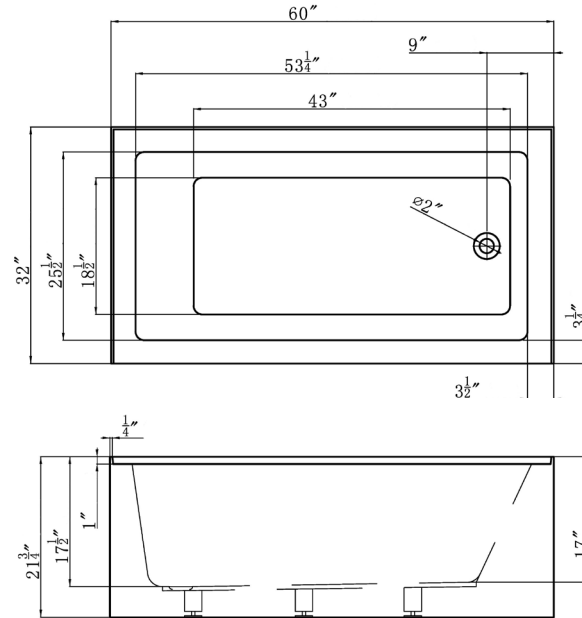

## ALR6032 Alcove Soaking Tub

Bathtub Dimensions: 60" L x 32" W x 21.75" H  
Drain Location: End  
Drain/Overflow: Integrated  
Material: Acrylic

Deck-Mount Faucet Capability

Drain & Overflow Color Finishes