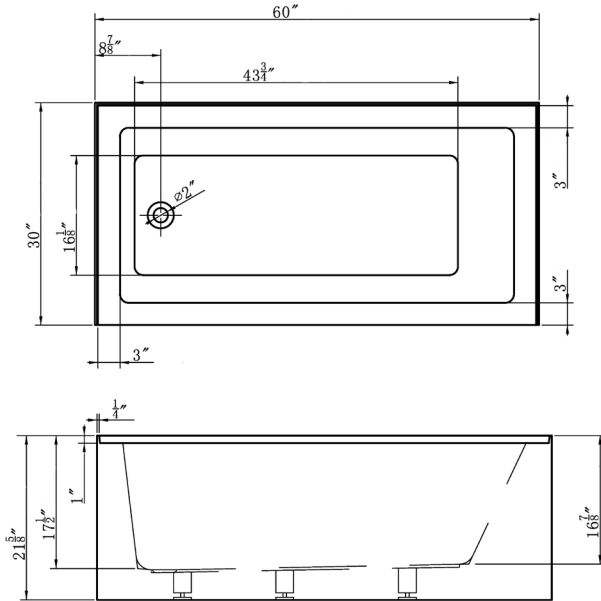

## ALL6030 Alcove Soaking Tub

Bathtub Dimensions: 60" L x 30" W x 21.5" H  
Drain Location: End  
Drain/Overflow: Integrated  
Material: Acrylic

Deck-Mount Faucet Capability

Drain & Overflow Color Finishes