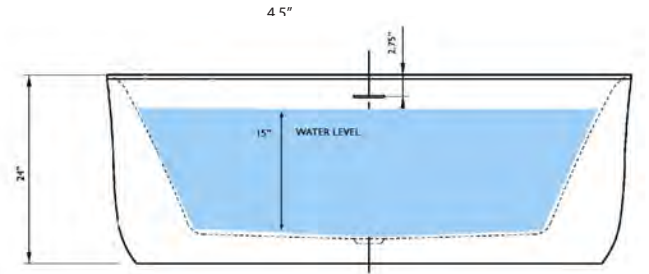

# Vibrant 72" Freestanding Soaking Tub

Bathtub Dimensions: 72" L x 39" W x 23.5" H

Drain Location: Center  
Drain/Overflow: Integrated  
Material: Acrylic

Deck-Mount Faucet Capability

Compatible Features

Drain & Overflow Color Finishes

# Whisper 67" Freestanding Soaking Tub

Bathtub Dimensions: 67" L x 31.5" W x 24" H

Drain Location: Center  
Drain/Overflow: Integrated  
Material: Acrylic

Deck-Mount Faucet Capability

Compatible Features

Drain & Overflow Color Finishes