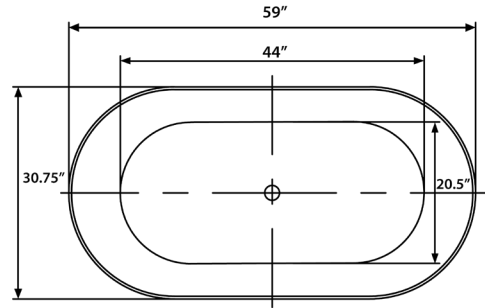

Tranquility 59" Freestanding Soaking Tub

Bathtub Dimensions: 59" L x 31" W x 23.5" H

Drain Location: Center
Drain/Overflow: Integrated
Material: Acrylic

Compatible Features