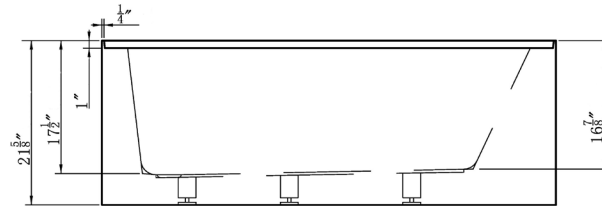

## ALR6030 Alcove Soaking Tub

Bathtub Dimensions: 60" L x 30" W x 21.5" H  
Drain Location: End  
Drain/Overflow: Integrated  
Material: Acrylic

Deck-Mount Faucet Capability

Drain & Overflow Color Finishes