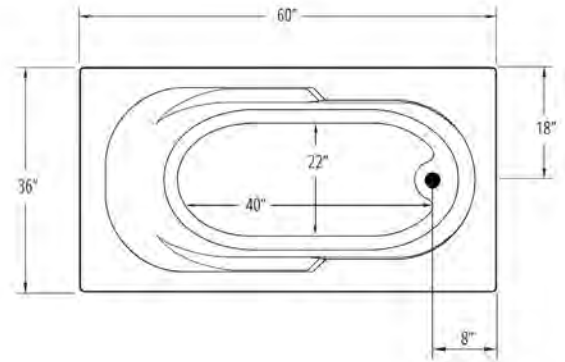

AR6036 Drop In Soaking Bathtub

Bathtub Dimensions:	60" x 36" x 18"
Rough In:	58" x 34" x 20"
Deck Cut-Out:	58" x 34"
Finished Deck Height:	20"
Drain Location:	End Drain
Material:	Acrylic
Tub Floor:	Slip-Resistant
Water Capacity:	50 Gallons
Overflow Hole:	Un-drilled
Set in Mortar?:	Yes
Motor Installation:	Mounted under backrest

Carver requires one (1) 20 AMP dedicated GFCI Breaker for each power supply provided with the bathtub