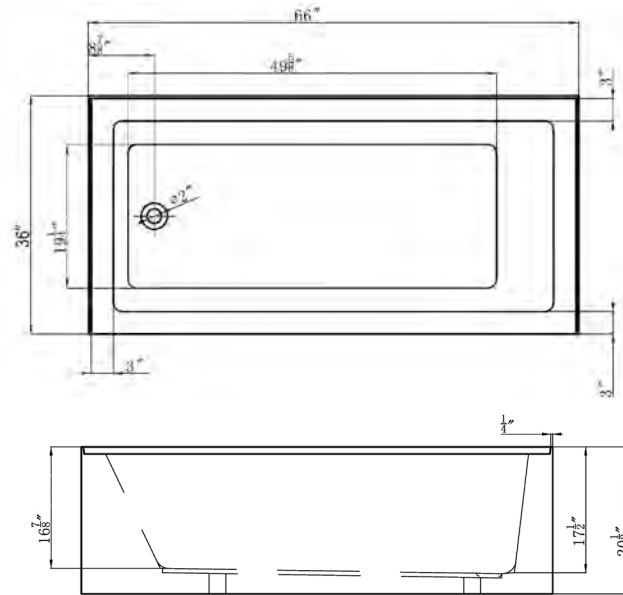

## ALL6636 Alcove Soaking Tub

Bathtub Dimensions: 66" L x 36" W x 20.5" H  
Drain Location: End  
Drain/Overflow: Integrated  
Material: Acrylic

Deck-Mount Faucet Capability

Drain & Overflow Color Finishes