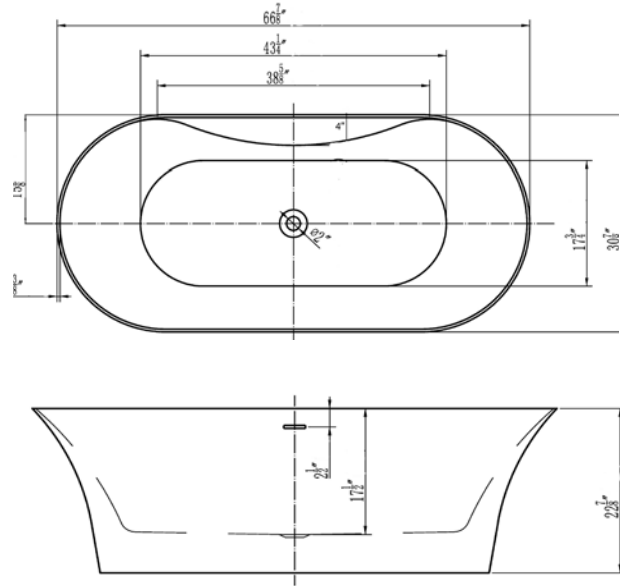

# Dreamer 67" Freestanding Soaking Tub

Bathtub Dimensions: 67" L x 31" W x 23" H

Drain Location: Center  
Drain/Overflow: Integrated  
Material: Acrylic

Deck-Mount Faucet Capability

Compatible Features

Drain & Overflow Color Finishes