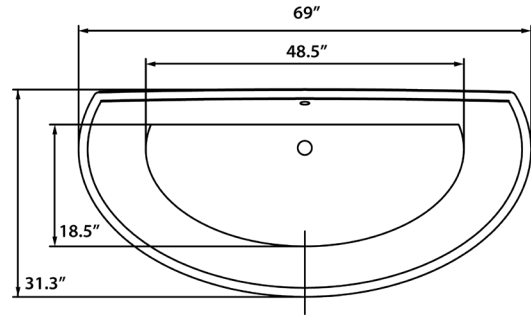

Trinity 69" Freestanding Soaking Tub

Bathtub Dimensions: 69" L x 31" W x 23.5" H

Drain Location: Center
Drain/Overflow: Integrated
Material: Acrylic

Compatible Features

Drain & Overflow Color Finishes