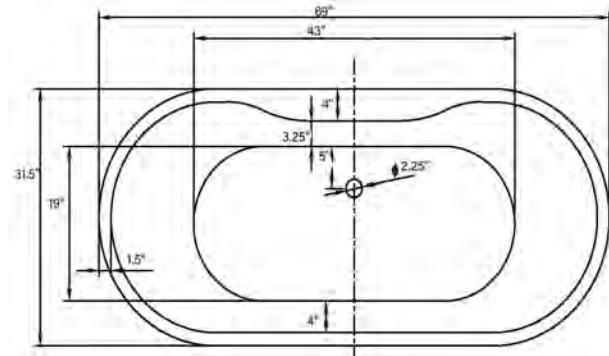

Aiden II 69" Freestanding Soaking Tub

Bathtub Dimensions: 69" L x 31.5" W x 23.5" H

Drain Location: Center
Drain/Overflow: Integrated
Material: Acrylic

Compatible Features

Drain & Overflow Color Finishes