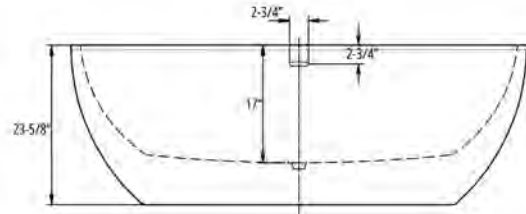

Seraphina 59" Freestanding Soaking Tub

Bathtub Dimensions: 59" L x 29" W x 23.5" H

Drain Location: Center
Drain/Overflow: Integrated
Material: Acrylic