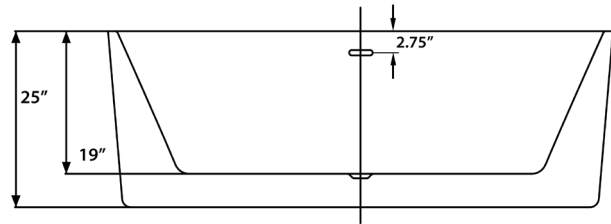

Reflection I 59" Freestanding Soaking Tub

Bathtub Dimensions: 59" L x 27.5" W x 23.5" H

Drain Location: Center
Drain/Overflow: Integrated
Material: Acrylic