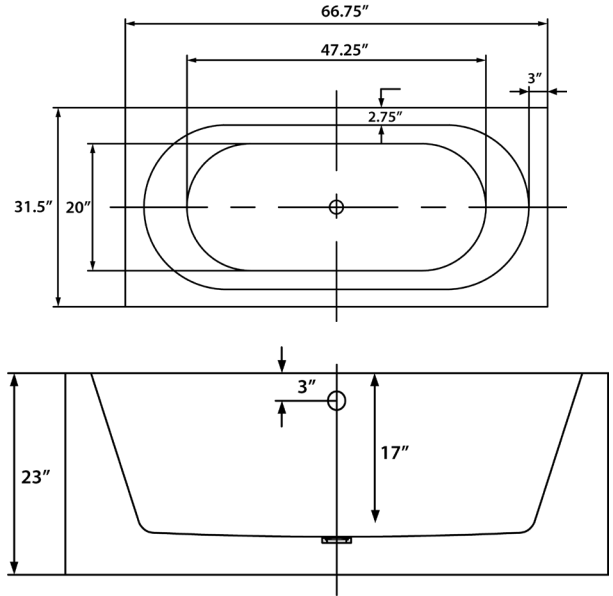

# Aphrodite 67" Freestanding Soaking Tub

Bathtub Dimensions: 67" L x 31.5" W x 23" H

Drain Location: Center

Drain/Overflow: Comes with kit

Material: Acrylic

Deck-Mount Faucet Capability

Compatible Features

Drain & Overflow Color Finishes