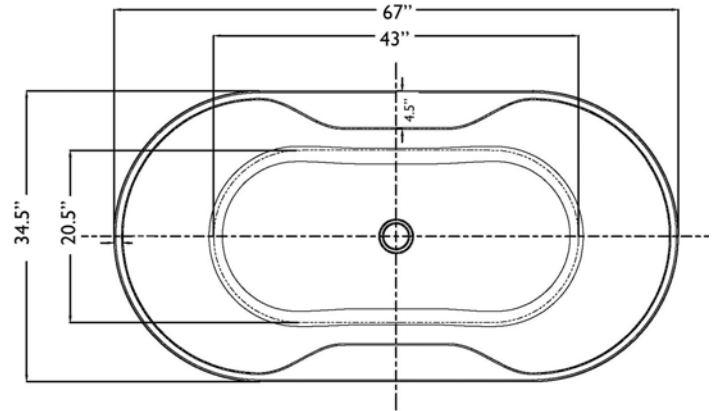

Harmony II 67" Freestanding Soaking Tub

Bathtub Dimensions: 67" L x 34"W x 23.75" H

Drain Location: Center
Drain/Overflow: Integrated
Material: Acrylic

Compatible Features

Drain & Overflow Color Finishes