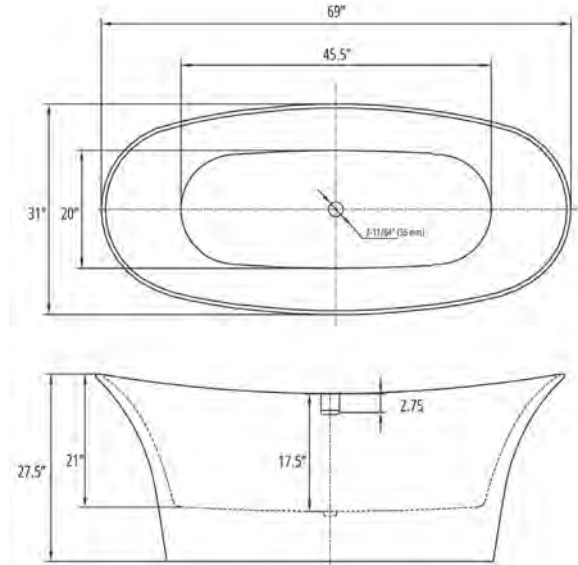

## Delaney 69" Freestanding Soaking Tub

Bathtub Dimensions: 69" L x 31" W x 27.5" H

Drain Location: Center  
Drain/Overflow: Integrated  
Material: Acrylic

Floor-Mount Faucet Required

Compatible Features

Drain & Overflow Color Finishes