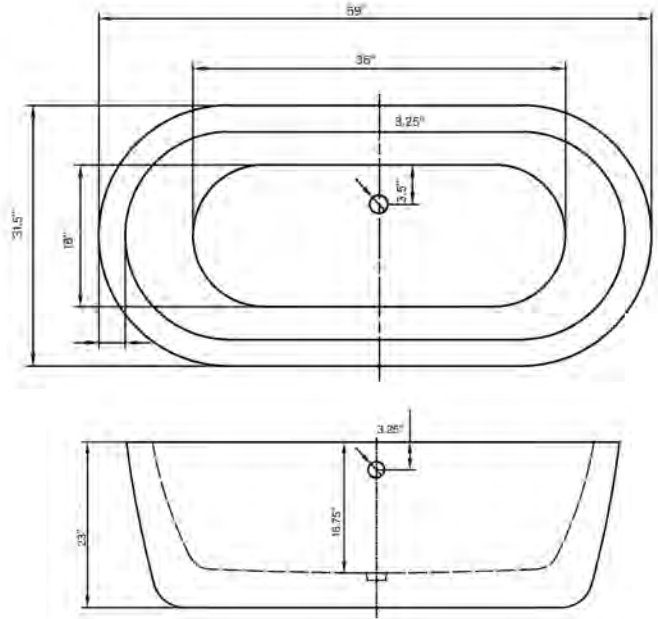

# Vitality 59" Freestanding Soaking Tub

Bathtub Dimensions: 59" L x 31.5" W x 23" H

Drain Location: Center  
Drain/Overflow: Integrated  
Material: Acrylic

Floor-Mount Faucet Required

Compatible Features

Drain & Overflow Color Finishes