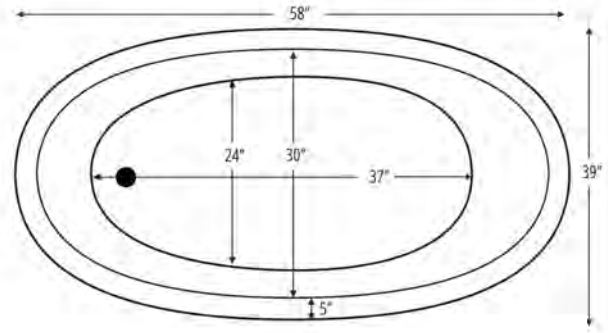

DJO5839 Drop In Soaking Bathtub

Bathtub Dimensions:	58" x 39" x 18.5"
Rough In:	57" x 37" x 20.5"
Deck Cut-Out:	Template Available
Finished Deck Height:	20.5"
Drain Location:	End Drain
Material:	Acrylic
Tub Floor:	Slip-Resistant
Water Capacity:	60 Gallons
Overflow Hole:	Un-drilled
Set in Mortar?:	Yes
Motor Installation:	Mounted under backrest

Carver requires one (1) 20 AMP dedicated GFCI Breaker for each power supply provided with the bathtub