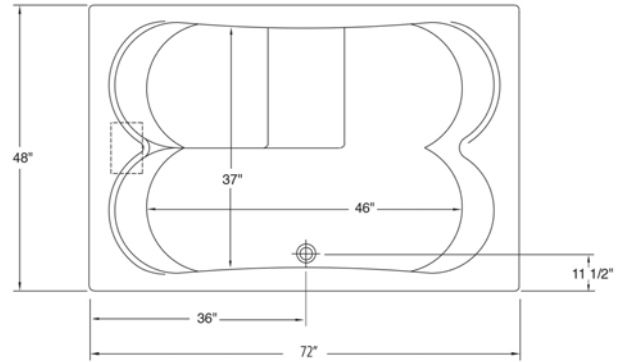

TPL7248 Drop In Soaking Bathtub

Bathtub Dimensions:	72" x 48" x 19.5"
Rough In:	69" x 46" x 22.5"
Deck Cut-Out:	69" x 46"
Finished Deck Height:	22.5"
Drain Location:	Front, Center
Material:	Acrylic
Tub Floor:	Slip-Resistant
Water Capacity:	70 Gallons
Overflow Hole:	Un-drilled
Set in Mortar?:	Yes
Motor Installation:	Mounted under backrest

Carver requires one (1) 20 AMP dedicated GFCI Breaker for each power supply provided with the bathtub