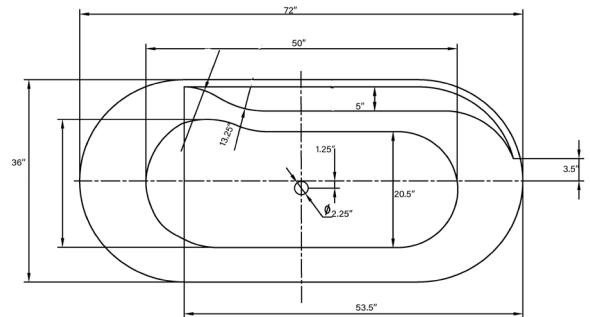

Amur II 72" Freestanding Soaking Tub

Bathtub Dimensions: 72" L x 36" W x 23.5" H

Drain Location: Center
Drain/Overflow: Integrated
Material: Acrylic

Deck-Mount Faucet Capability

Compatible Features

Drain & Overflow Color Finishes