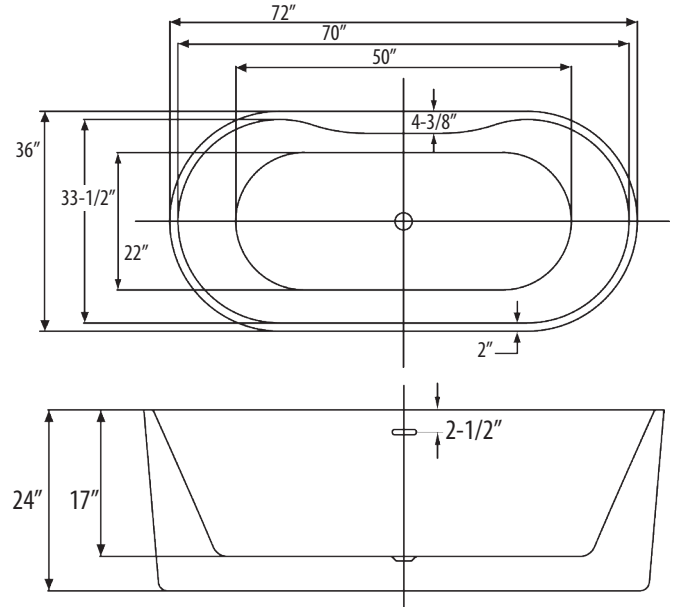

Reflection III 72" Freestanding Soaking Tub

Bathtub Dimensions: 72" L x 36" W x 23.5" H

Drain Location: Center
Drain/Overflow: Integrated
Material: Acrylic

Compatible Features

Drain & Overflow Color Finishes