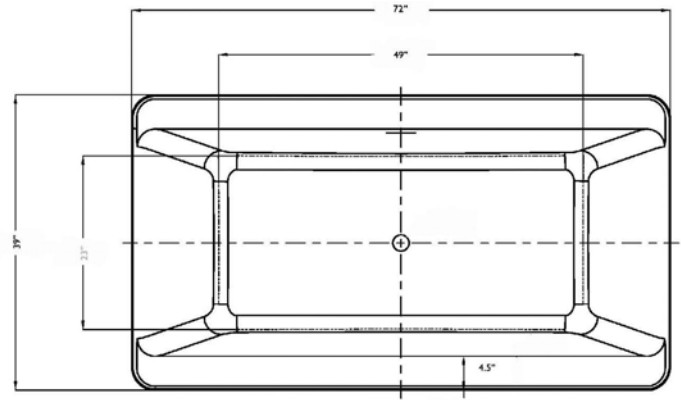

# Joyful 75" Freestanding Soaking Tub

Bathtub Dimensions: 75" L x 36" W x 24.5" H

Drain Location: Center  
Drain/Overflow: Integrated  
Material: Acrylic

Deck-Mount Faucet Capability

Compatible Features

Drain & Overflow Color Finishes

# Vibrant 72" Freestanding Soaking Tub

Bathtub Dimensions: 72" L x 39" W x 23.5" H

Drain Location: Center  
Drain/Overflow: Integrated  
Material: Acrylic

Deck-Mount Faucet Capability

Compatible Features

Drain & Overflow Color Finishes