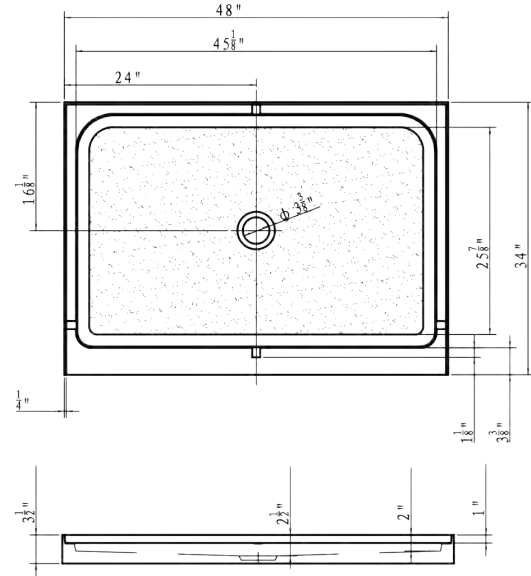

01076 Euro Slim Line Shower Pan

Pan Dimensions: 48" x 34" x 3.5"
Drain Location: Center Drain
Material: Acrylic
Shower Floor: Slip-Resistant