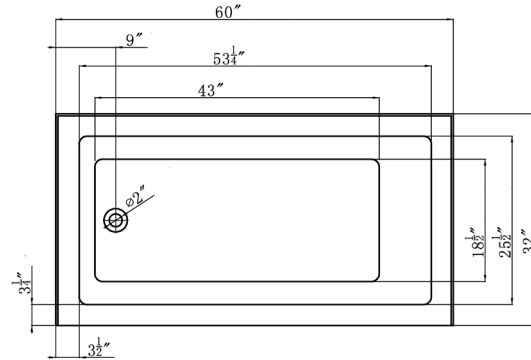

## ALL6032 Alcove Soaking Tub

Bathtub Dimensions: 60" L x 32"W x 21.75" H  
Drain Location: End  
Drain/Overflow: Integrated  
Material: Acrylic

Deck-Mount Faucet Capability

Drain & Overflow Color Finishes