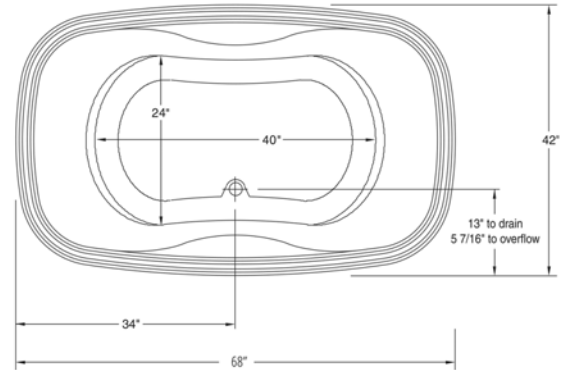

TOD6841 Drop In Soaking Bathtub

Bathtub Dimensions:	68" x 41" x 20"
Rough In:	65" x 37" x 22"
Deck Cut-Out:	Template Available
Finished Deck Height:	22"
Drain Location:	Front, Center
Material:	Acrylic
Tub Floor:	Slip-Resistant
Water Capacity:	70 Gallons
Overflow Hole:	Un-drilled
Set in Mortar?:	Yes
Motor Installation:	Mounted under backrest

Carver requires one (1) 20 AMP dedicated GFCI Breaker for each power supply provided with the bathtub