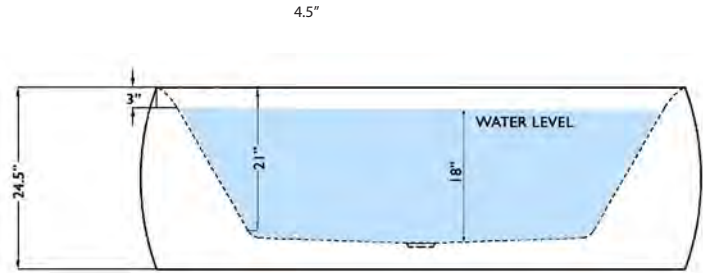

# Bella 75" Freestanding Soaking Tub

Bathtub Dimensions: 75" L x 39" W x 24" H

Drain Location: Venter  
Drain/Overflow: Integrated  
Material: Acrylic

Deck-Mount Faucet Capability

Compatible Features

Drain & Overflow Color Finishes

# Joyful 75" Freestanding Soaking Tub

Bathtub Dimensions: 75" L x 36" W x 24.5" H

Drain Location: Center  
Drain/Overflow: Integrated  
Material: Acrylic

Deck-Mount Faucet Capability

Compatible Features

Drain & Overflow Color Finishes

# Vibrant 72" Freestanding Soaking Tub

Bathtub Dimensions: 72" L x 39" W x 23.5" H

Drain Location: Center  
Drain/Overflow: Integrated  
Material: Acrylic

Deck-Mount Faucet Capability

Compatible Features

Drain & Overflow Color Finishes