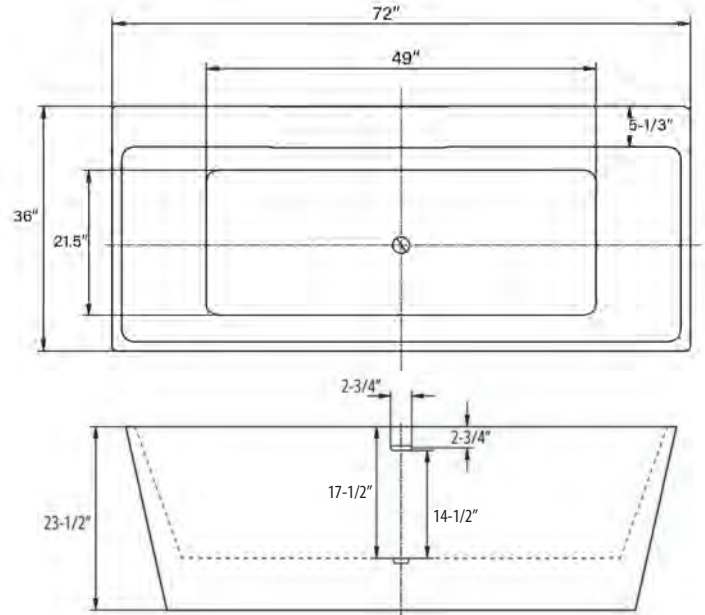

Kaskade II 72" Freestanding Soaking Tub

Bathtub Dimensions: 72" L x 36"W x 23.5" H

Drain Location: Center
Drain/Overflow: Integrated
Material: Acrylic

Compatible Features

Drain & Overflow Color Finishes