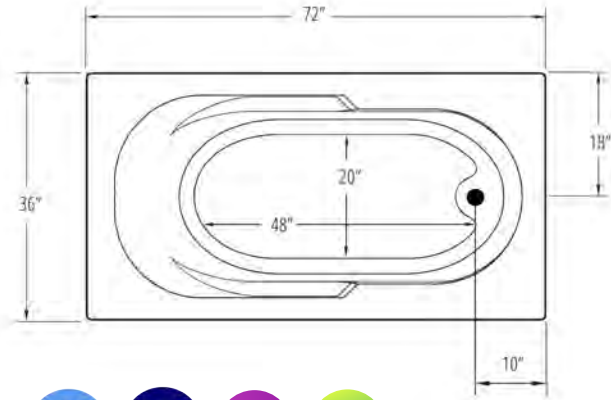

AR7236 Drop In Soaking Bathtub

Bathtub Dimensions:	71.5" x 36" x 18"
Rough In:	69" x 34" x 20"
Deck Cut-Out:	69" x 34"
Finished Deck Height:	20"
Drain Location:	End Drain
Material:	Acrylic
Tub Floor:	Slip-Resistant
Water Capacity:	70 Gallons
Overflow Hole:	Un-drilled
Set in Mortar?:	Yes
Motor Installation:	Mounted under backrest

Carver requires one (1) 20 AMP dedicated GFCI Breaker for each power supply provided with the bathtub