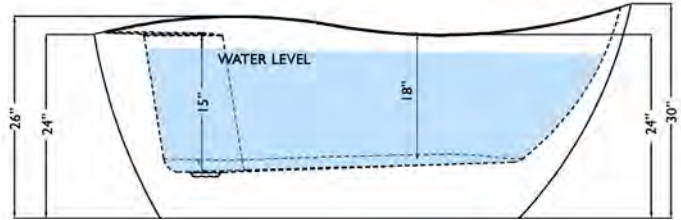

## Radiance 69" Freestanding Soaking Tub

Bathtub Dimensions: 69" L x 33"W x 26" H

Drain Location: End  
Drain/Overflow: Integrated  
Material: Acrylic

Deck-Mount Faucet Capability

Compatible Features

Drain & Overflow Color Finishes