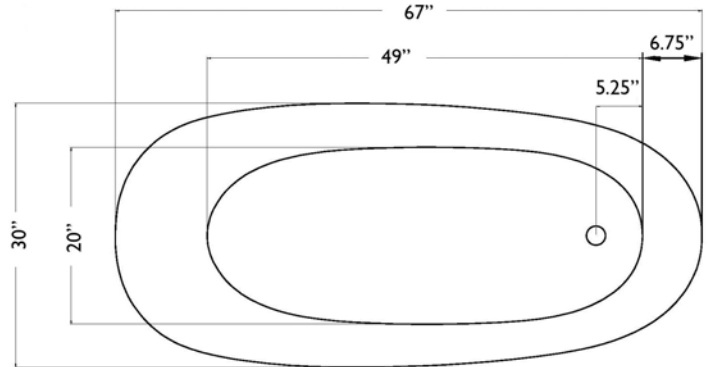

## Serenity 67" Freestanding Soaking Tub

Bathtub Dimensions: 67" L x 30"W x 28.75" H

Drain Location: End  
Drain/Overflow: Integrated  
Material: Acrylic

Floor-Mount Faucet Required

Compatible Features

Drain & Overflow Color Finishes