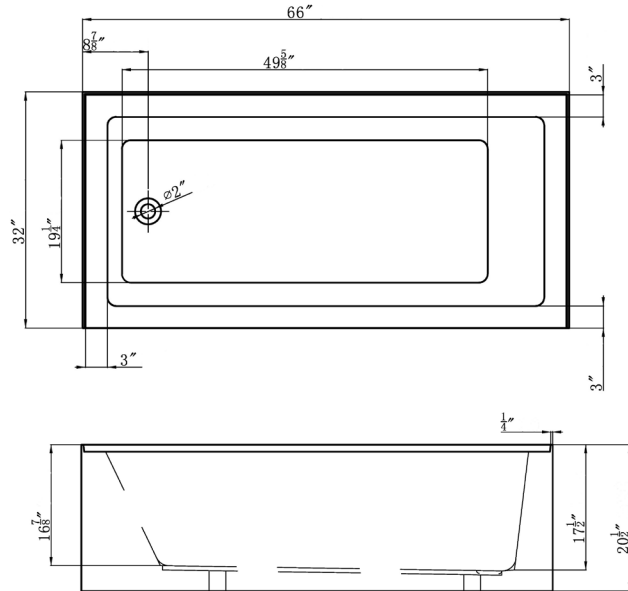

## ALL6632 Alcove Soaking Tub

Bathtub Dimensions: 66" L x 32" W x 20.5" H  
Drain Location: End  
Drain/Overflow: Integrated  
Material: Acrylic

Deck-Mount Faucet Capability

Drain & Overflow Color Finishes