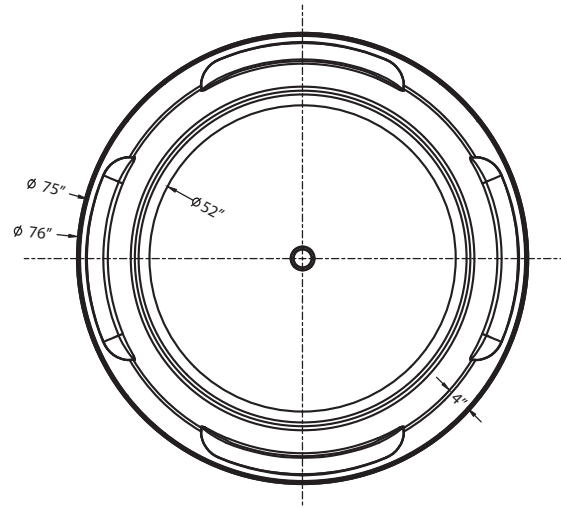

RO7676 Drop In Soaking Bathtub

Bathtub Dimensions:	76" x 76" x 24"
Rough In:	73" x 73" x 24"
Deck Cut-Out:	73" x 73"
Finished Deck Height:	24"
Drain Location:	Center Drain
Material:	Acrylic
Tub Floor:	Slip-Resistant
Water Capacity:	150 Gallons
Overflow Hole:	Un-drilled
Set in Mortar?:	Yes
Motor Installation:	Mounted under backrest

Carver requires one (1) 20 AMP dedicated GFCI Breaker for each power supply provided with the bathtub