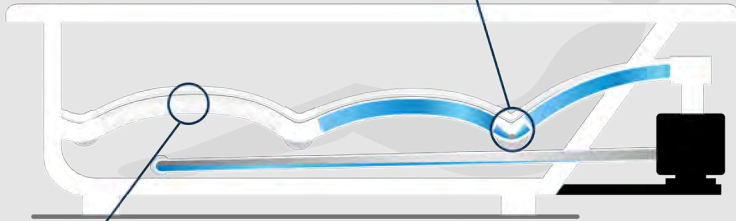

## OUR CLEAN WHIRLPOOL

**MADE IN AMERICA,** Handcrafted by our bathtub experts in Carver Tub's State of the Art Facility, located right here in the USA.

**QUICK DRAIN,** Carver's exclusive "V" body design jets force water to drain from the Whirlpool Bathtub's pipes into the bathtub, guaranteeing a dry, clean system.