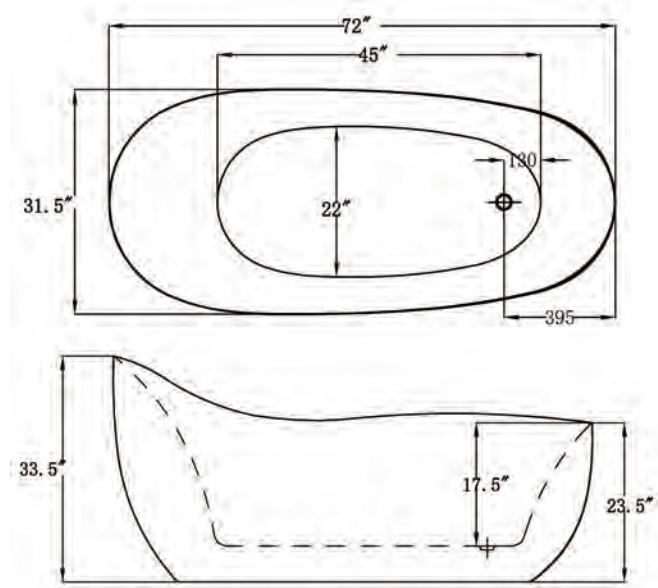

## Heavenly 72" Freestanding Soaking Tub

Bathtub Dimensions: 72" L x 31.5" W x 23.5" H

Drain Location: End  
Drain/Overflow: Integrated  
Material: Acrylic

Floor-Mount Faucet Required

Compatible Features

Drain & Overflow Color Finishes