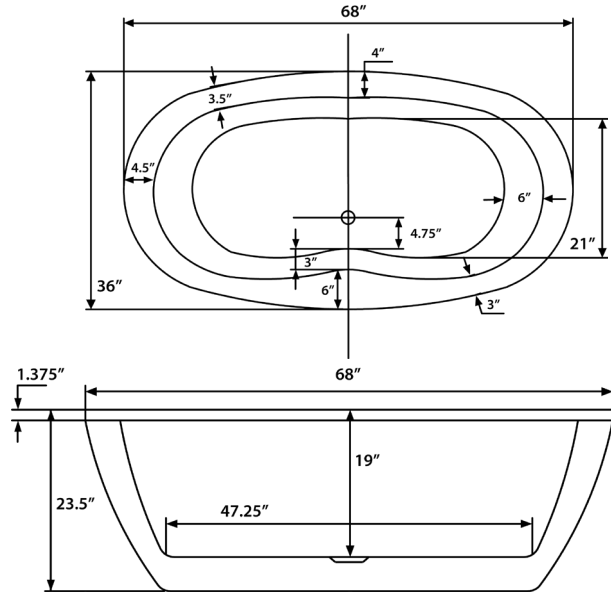

# Contour 68" Freestanding Soaking Tub

Bathtub Dimensions: 68" L x 36" W x 23.5" H

Drain Location: Center  
Drain/Overflow: Integrated  
Material: Acrylic

Deck-Mount Faucet Capability

Compatible Features

Drain & Overflow Color Finishes