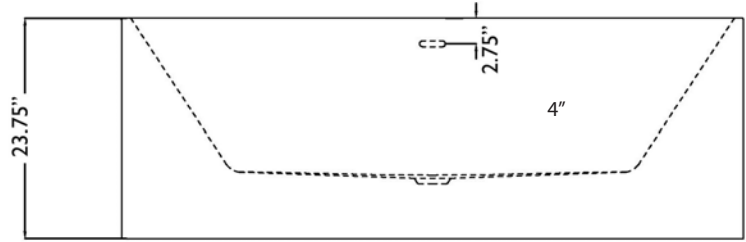

Harmony II 67" Freestanding Soaking Tub

Bathtub Dimensions: 67" L x 34"W x 23.75" H

Drain Location: Center
Drain/Overflow: Integrated
Material: Acrylic

Compatible Features

Drain & Overflow Color Finishes