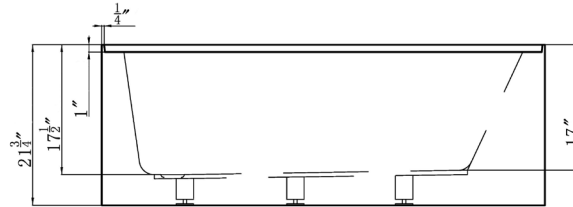

## ALL6032 Alcove Soaking Tub

Bathtub Dimensions: 60" L x 32"W x 21.75" H  
Drain Location: End  
Drain/Overflow: Integrated  
Material: Acrylic

Deck-Mount Faucet Capability

Drain & Overflow Color Finishes