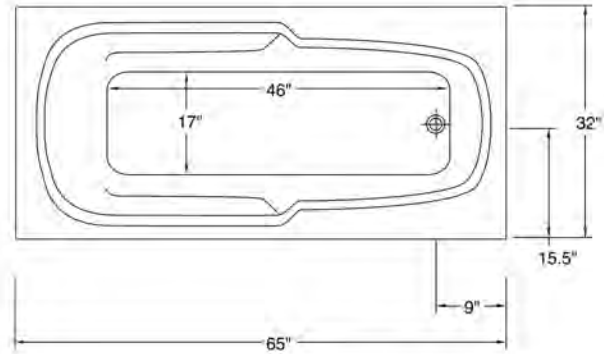

AR6532 Drop In Soaking Bathtub

Bathtub Dimensions:	65" x 32" x 18.5"
Rough In:	63" x 30" x 20.5"
Deck Cut-Out:	63" x 30"
Finished Deck Height:	20.5"
Drain Location:	End Drain
Material:	Acrylic
Tub Floor:	Slip-Resistant
Water Capacity:	60 Gallons
Overflow Hole:	Un-drilled
Set in Mortar?:	Yes
Motor Installation:	Mounted under backrest

Carver requires one (1) 20 AMP dedicated GFCI Breaker for each power supply provided with the bathtub