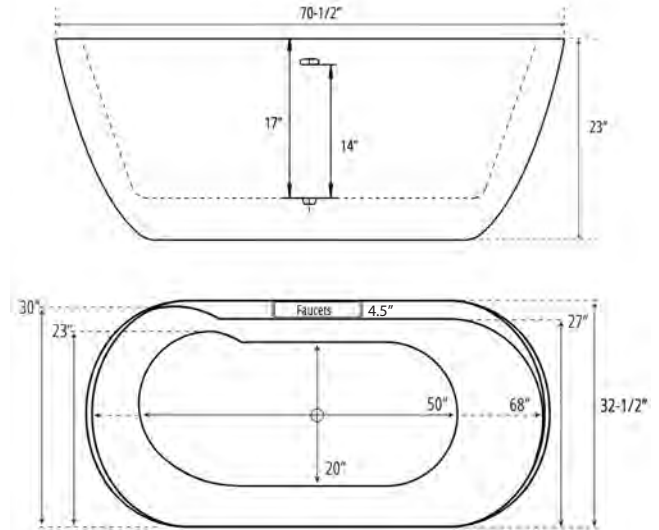

## Deck-Mount Faucet Models

Many of our bathtubs can have faucets installed directly to the tub's top surface.

# Bella 75" Freestanding Soaking Tub

Bathtub Dimensions: 75" L x 39" W x 24" H

Drain Location: Venter  
Drain/Overflow: Integrated  
Material: Acrylic

Deck-Mount Faucet Capability

Compatible Features

Drain & Overflow Color Finishes

# Joyful 75" Freestanding Soaking Tub

Bathtub Dimensions: 75" L x 36" W x 24.5" H

Drain Location: Center  
Drain/Overflow: Integrated  
Material: Acrylic

Deck-Mount Faucet Capability

Compatible Features

Drain & Overflow Color Finishes

# Amur 70" Freestanding Soaking Tub

Bathtub Dimensions: 70.5" L x 32.5" W x 23" H

Drain Location: Center  
Drain/Overflow: Integrated  
Material: Acrylic

Deck-Mount Faucet Capability

Compatible Features

Drain & Overflow Color Finishes