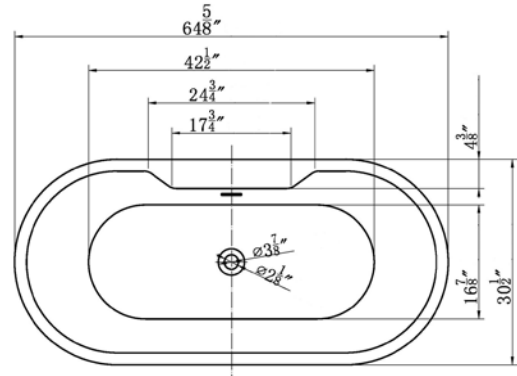

# Bella 75" Freestanding Soaking Tub

Bathtub Dimensions: 75" L x 39" W x 24" H

Drain Location: Venter  
Drain/Overflow: Integrated  
Material: Acrylic

Deck-Mount Faucet Capability

Compatible Features

Drain & Overflow Color Finishes

# Amur II 72" Freestanding Soaking Tub

Bathtub Dimensions: 72" L x 36" W x 23.5" H

Drain Location: Center  
 Drain/Overflow: Integrated  
 Material: Acrylic

Deck-Mount Faucet Capability

Compatible Features

# Aiden 65" Freestanding Soaking Tub

Bathtub Dimensions: 65" L x 30.5" W x 23.5" H

Drain Location: Center  
Drain/Overflow: Integrated  
Material: Acrylic

Deck-Mount Faucet Capability

Compatible Features

Drain & Overflow Color Finishes

# Aiden II 69" Freestanding Soaking Tub

Bathtub Dimensions: 69" L x 31.5" W x 23.5" H

Drain Location: Center  
Drain/Overflow: Integrated  
Material: Acrylic

Deck-Mount Faucet Capability

Compatible Features