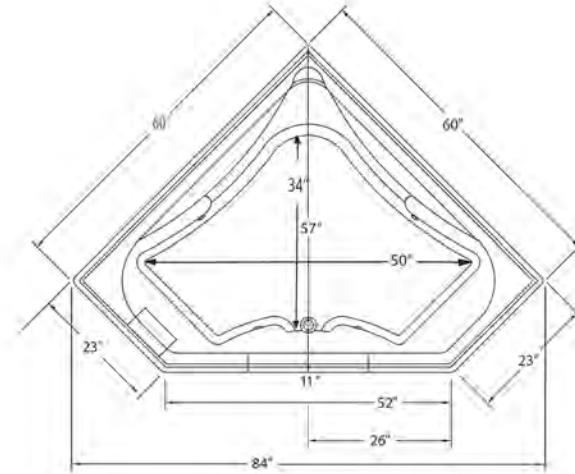

CT6060 Drop In Soaking Bathtub

Bathtub Dimensions:	60" x 60" x 19.5"
Rough In:	58" x 58" x 21"
Deck Cut-Out:	58" x 58"
Finished Deck Height:	21"
Drain Location:	Front, Center
Material:	Acrylic
Tub Floor:	Slip-Resistant
Water Capacity:	75 Gallons
Overflow Hole:	Un-drilled
Set in Mortar?:	Yes
Motor Installation:	Mounted under backrest

Carver requires one (1) 20 AMP dedicated GFCI Breaker for each power supply provided with the bathtub