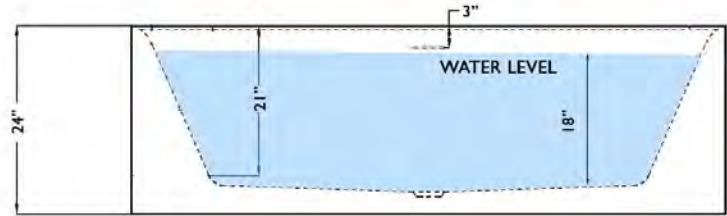

# Bella 75" Freestanding Soaking Tub

Bathtub Dimensions: 75" L x 39" W x 24" H

Drain Location: Venter  
Drain/Overflow: Integrated  
Material: Acrylic

Deck-Mount Faucet Capability

Compatible Features

Drain & Overflow Color Finishes