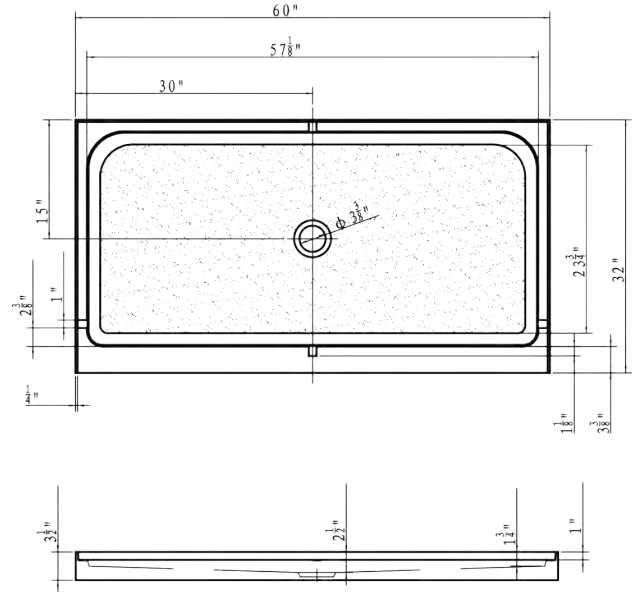

01075 Euro Slim Line Shower Pan

Pan Dimensions: 60" x 32" x 3.5"
Drain Location: Center Drain
Material: Acrylic
Shower Floor: Slip-Resistant