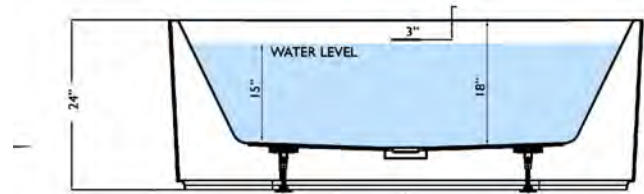

## Oasis 66" Freestanding Soaking Tub

Bathtub Dimensions: 66" L x 31" W x 23.5" H

Drain Location: Center  
Drain/Overflow: Integrated  
Material: Acrylic

Floor-Mount Faucet Required

Compatible Features

Drain & Overflow Color Finishes