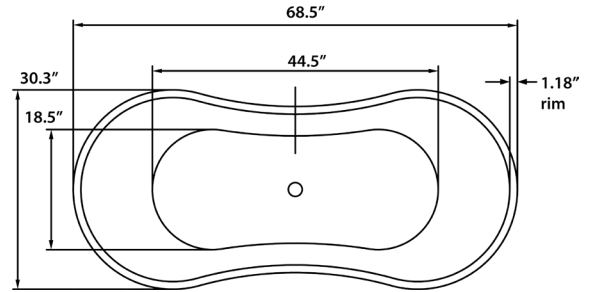

## Bliss 68.5" Freestanding Soaking Tub

Bathtub Dimensions: 68.5" L x 30" W x 23" H

Drain Location: Center  
Drain/Overflow: Integrated  
Material: Acrylic

Floor-Mount Faucet Required

Compatible Features

Drain & Overflow Color Finishes