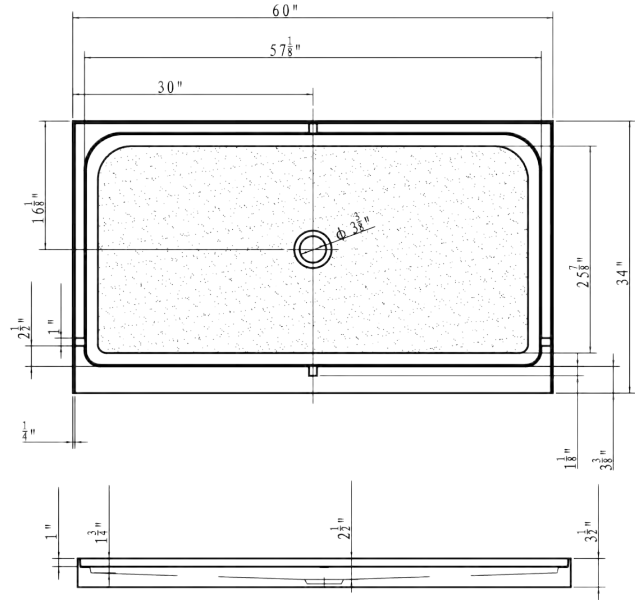

01077 Euro Slim Line Shower Pan

Pan Dimensions: 60" x 34" x 3.5"
Drain Location: Center Drain
Material: Acrylic
Shower Floor: Slip-Resistant