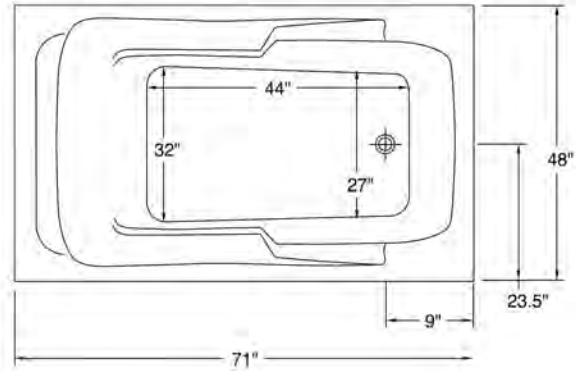

SR7148 Drop In Soaking Bathtub

Bathtub Dimensions:	71" x 48" x 19.5"
Rough In:	69" x 46" x 22"
Deck Cut-Out:	69" x 46"
Finished Deck Height:	22"
Drain Location:	End Drain
Material:	Acrylic
Tub Floor:	Slip-Resistant
Water Capacity:	85 Gallons
Overflow Hole:	Un-drilled
Set in Mortar?:	Yes
Motor Installation:	Mounted under backrest

Carver requires one (1) 20 AMP dedicated GFCI Breaker for each power supply provided with the bathtub