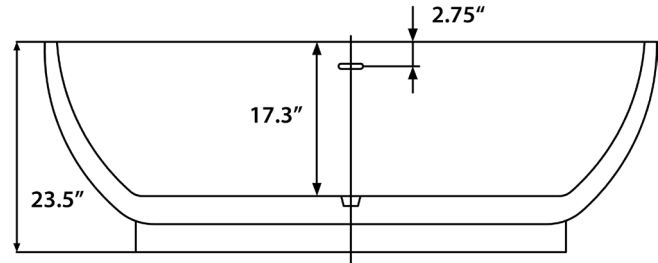

Trinity 69" Freestanding Soaking Tub

Bathtub Dimensions: 69" L x 31" W x 23.5" H

Drain Location: Center
Drain/Overflow: Integrated
Material: Acrylic

Compatible Features

Drain & Overflow Color Finishes